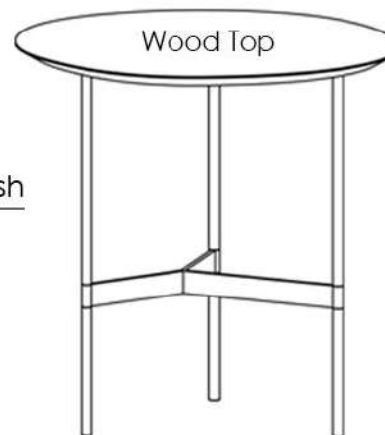

- Glass
- Metal
- Gunmetal
- Wood
- Marble

After9 Coffee Table 30/40/50

H: 11.81" (30 cm)
H: 15.74" (40 cm)
H: 19.68" (50 cm)

W: 19.68" (50 cm) And D: 19.68" (50 cm)

After9 Coffee Table 31/41/51

H: 12.20" (31 cm)
H: 16.14" (41 cm)
H: 20.07" (51 cm)

W: 19.68" (50 cm) And D: 19.68" (50 cm)

THICKNESS

- 0.39/0.62/0.78" (10/16/20 mm)