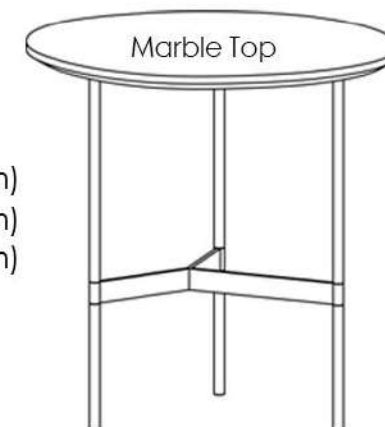

- Glass
- Metal
- Gunmetal
- Wood
- Marble

After9 Coffee Table 30/40/50

H: 11.81" (30 cm)
H: 15.74" (40 cm)
H: 19.68" (50 cm)

W: 19.68" (50 cm) And D: 19.68" (50 cm)

After9 Coffee Table 31/41/51

H: 12.20" (31 cm)
H: 16.14" (41 cm)
H: 20.07" (51 cm)

W: 19.68" (50 cm) And D: 19.68" (50 cm)

THICKNESS

- 0.39/0.62/0.78" (10/16/20 mm)