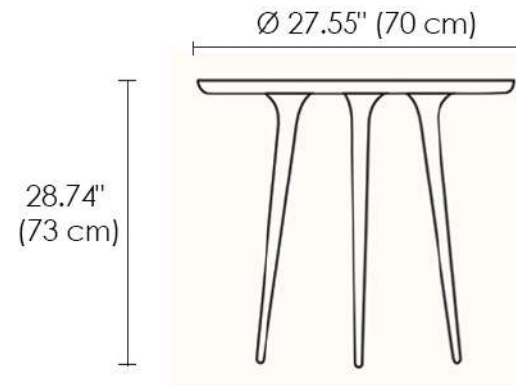

- FSC® certified oak.

The Mater Accent Dining Table is designed by the Danish architect duo Space Copenhagen and combines a sculptural and handcrafted aesthetic. Following the same bloodline as the highly successful 2009 Mater High Stool, the Accent collection consists of three coffee tables, a larger oval lounge table, a café table, and a round dining table. Crafted in solid FSC® certified oak with a sirka gray stain .