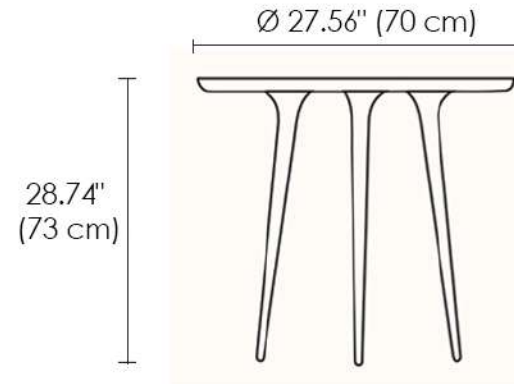

Accent Matte Lacquered Café Table

Design Space Copenhagen

Finishes

Oak Finish :

Matte White
Oak

Materials

- Solid Oak

Certification

- FSC® certified oak.

The Mater Accent Café Table is designed by the Danish architect duo Space Copenhagen and combines a sculptural and handcrafted aesthetic. Following the same bloodline as the highly successful 2009 Mater High Stool, the Accent collection consists of three coffee tables, a larger oval lounge table, a café table, and a round dining table. Crafted in solid FSC®-certified oak with a matte lacquer.