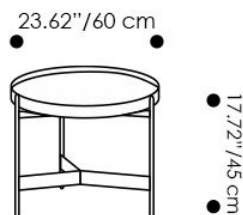

Round coffee & side tables available in three sizes; high, medium and low. The base is composed of three slender metal legs, connected by a structure that also supports the top, which can be raised for use as a handy tray

Overall Dimensions: Ø x H

High Coffee Table

23.62"/60 cm x 17.72"/45 cm

Medium Coffee Table

29.92"/76 cm x 11.81"/30 cm

Low Coffee Table

35.43"/90 cm x 7.08"/18 cm