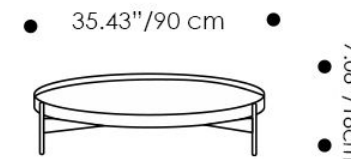

Round coffee & side tables available in three sizes; high, medium and low. The base is composed of three slender metal legs, connected by a structure that also supports the top, which can be raised for use as a handy tray

Overall Dimensions: Ø x H

High Coffee Table

23.62"/60 cm x 17.72"/45 cm

Medium Coffee Table

29.92"/76 cm x 11.81"/30 cm

Low Coffee Table

35.43"/90 cm x 7.08"/18 cm