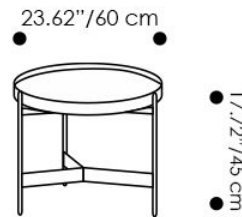

Round coffee & side tables available in three sizes; high, medium and low. The base is composed of three slender metal legs, connected by a structure that also supports the top, which can be raised for use as a handy tray

**Overall Dimensions: Ø x H**

**High Coffee Table**  
23.62\"/>

**Medium Coffee Table**  
29.92\"/>

**Low Coffee Table**  
35.43\"/>