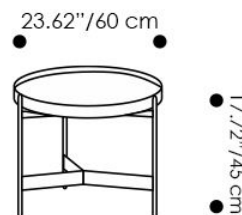

Round coffee & side tables available in three sizes; high, medium and low. The base is composed of three slender metal legs, connected by a structure that also supports the top, which can be raised for use as a handy tray

Overall Dimensions: Ø x H

High Coffee Table
23.62"/60 cm x 17.72"/45 cm

Medium Coffee Table
29.92"/76 cm x 11.81"/30 cm

Low Coffee Table
35.43"/90 cm x 7.08"/18 cm