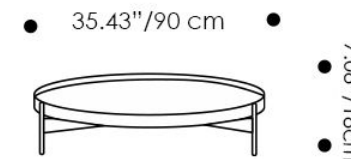

Round coffee & side tables available in three sizes; high, medium and low. The base is composed of three slender metal legs, connected by a structure that also supports the top, which can be raised for use as a handy tray

Overall Dimensions: Ø x H

High Coffee Table
23.62"/60 cm x 17.72"/45 cm

Medium Coffee Table
29.92"/76 cm x 11.81"/30 cm

Low Coffee Table
35.43"/90 cm x 7.08"/18 cm