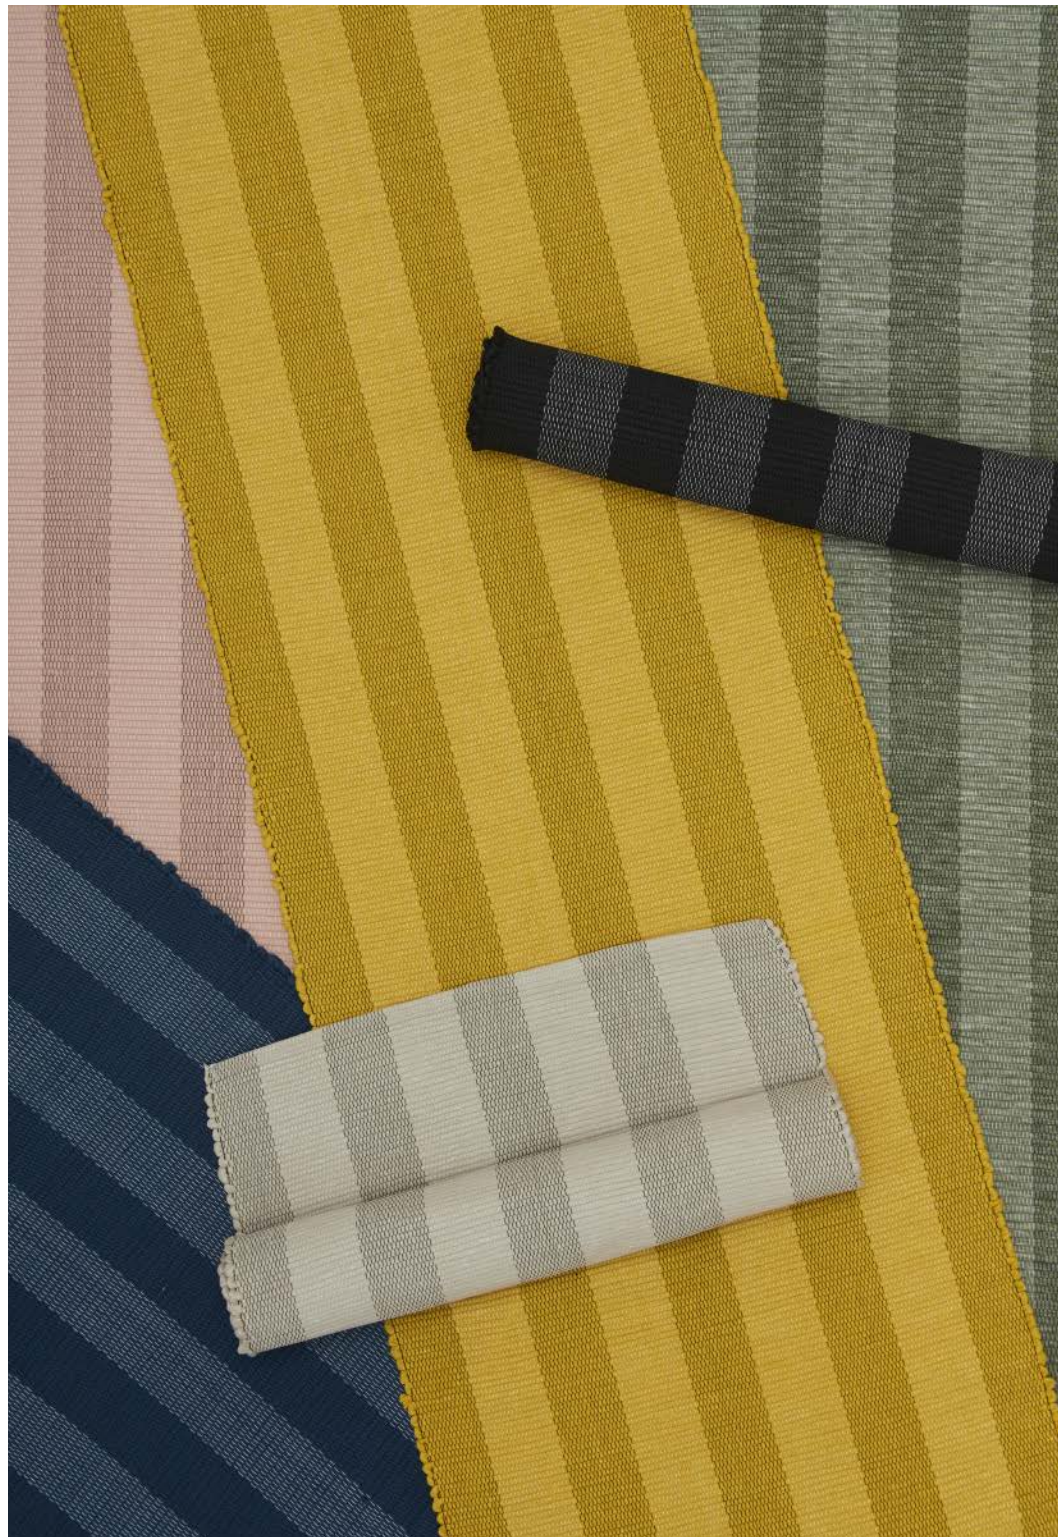

100% RECYCLED FIBERS
MADE IN PORTUGAL
\$48.00/W24"xL35"

LIGHT GREY

BLUSH

MUSTARD

OLIVE

NAVY

BLACK

ESSENTIAL FLOOR RUNNER