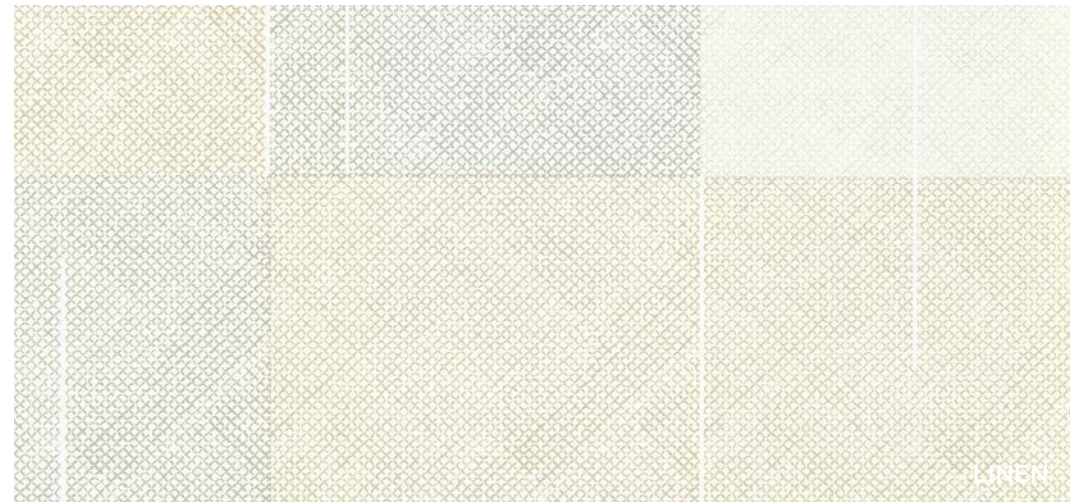

ALYSON FOX WALLPAPER

PETAL

EGGSHELL

FADED BLACK

ALYSON FOX WALLPAPER: RUBBINGS

REPEAT: 36"
MATERIAL: Nonwoven Substrate
PRINTING: Screen Printed
MADE IN USA
\$150.00/W27"xL27'

LINEN

TERRACOTTA