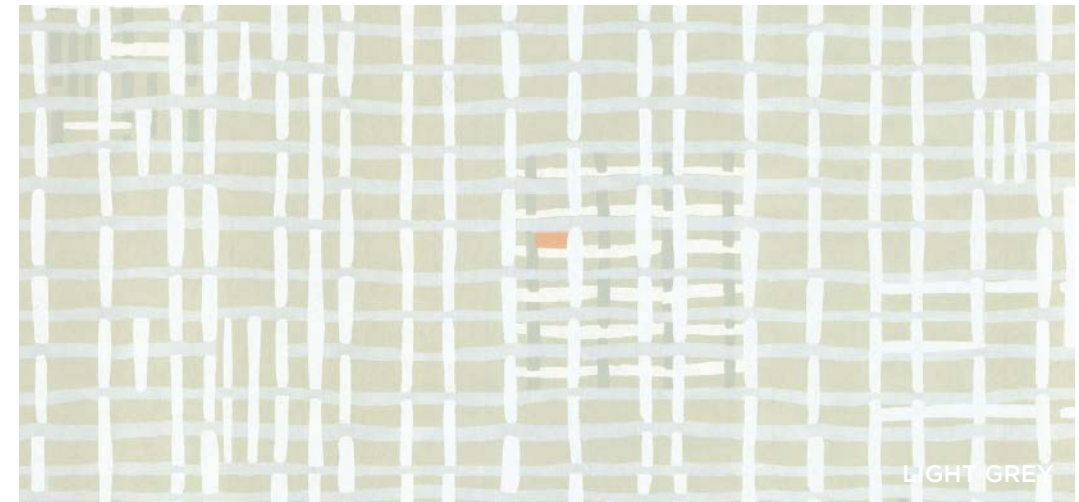

MADE IN USA

\$150.00/W27"xL27'

ALYSON FOX WALLPAPER: MOBILE

REPEAT: 20.5"

MATERIAL: Nonwoven Substrate

PRINTING: Surface Printed

MADE IN USA

\$150.00/W27"xL27'