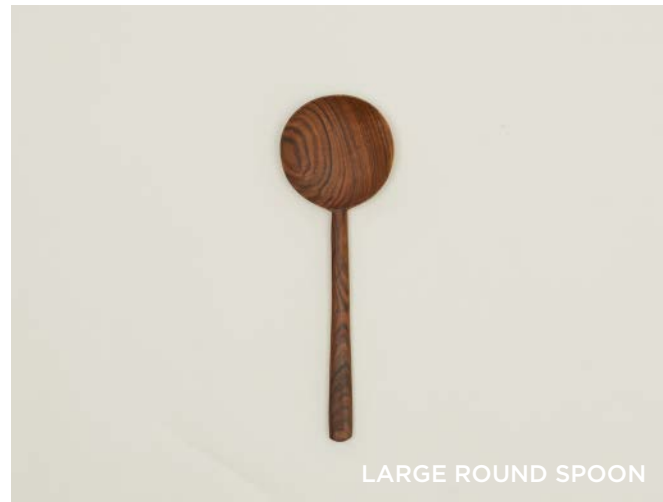

MAPLE

OAK

PEBBLE CUTTING BOARDS

100% MAPLE or OAK
MADE IN PORTUGAL

PEBBLE CUTTING BOARD SMALL- \$95.00/W9.5"xL13" PEBBLE CUTTING BOARD ME-
DIUM- \$125.00/W12.5"xL17" PEBBLE CUTTING BOARD LARGE- \$165.00/W15"xL18"

LARGE ROUND SPOON

LARGE SPOON

OVAL SPOON

SCRAPER

SCOOP

HARIRA SPOONS

SHORT + TALL TASTING SPOONS

SERVING SET