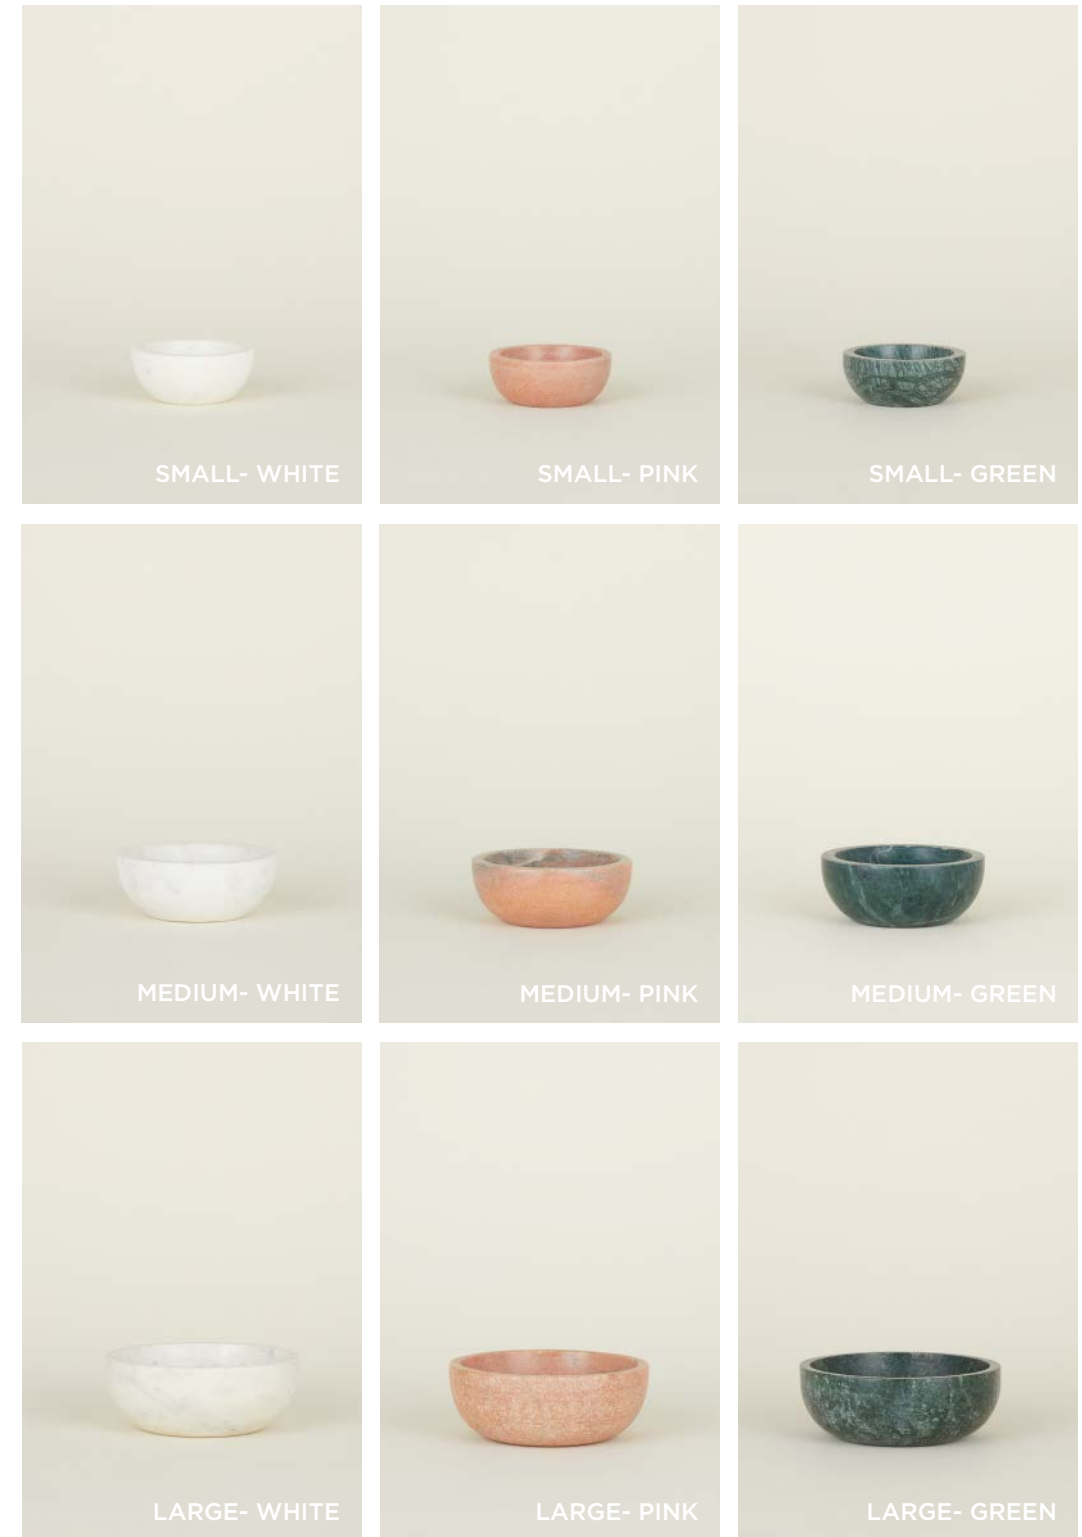

AURORA LARGE SPHERE- \$98.00/D8" AURORA SPHERE- \$42.00/D4"

AURORA TALL VASE COLLECTION

100% GLASS (50% recycled glass)
MADE IN INDIA

AURORA LARGE PILL- \$135.00/D5"xH12.5"
AURORA SLIM DROP- \$58.00/D3"xH9"

AURORA SMALL PILL- \$85.00/D4"xH11.5"

SIMPLE MARBLE BOWLS

100% MARBLE
MADE IN INDIA

SMALL BOWL- \$60.00(white)/\$65.00(pink+green)/D5"xH2" **MEDIUM BOWL-**
\$95.00(white)/\$100.00(pink+green)/D6.5"xH2.5" **LARGE BOWL-** \$120.00(white)/\$130.
00(pink+green)/D8"xH3"