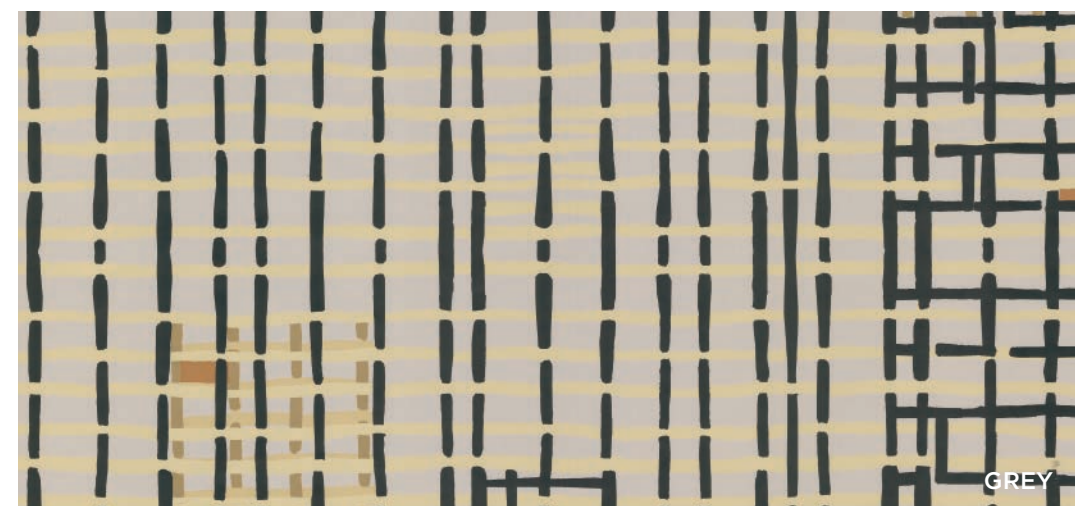

GREY

ALYSON FOX WALLPAPER: WEAVE

REPEAT: 25.25"

MATERIAL: Nonwoven Substrate

PRINTING: Screen Printed

MADE IN USA

$175.00/W27"xL27'