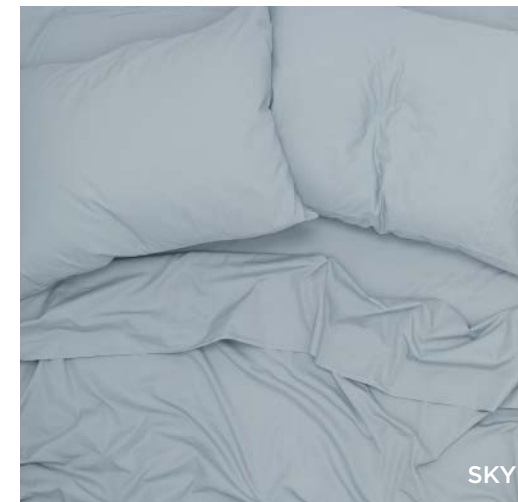

BLUSH

SKY

ESSENTIAL PERCALE BEDDING

100% GOTS CERTIFIED ORGANIC COTTON
MADE IN INDIA

QUEEN SHEET SET- Set of 1 Flat, 1 Fitted, + Pillowcase Pair $248.00 **QUEEN DUVET**- $198.00 **PILLOWCASE STANDARD/PAIR**- $58.00 **KING SHEET SET**- Set of 1 Flat, 1 Fitted, + Pillowcase Pair $298.00 **KING DUVET**- $228.00 **PILLOWCASE KING/PAIR**- $68.00