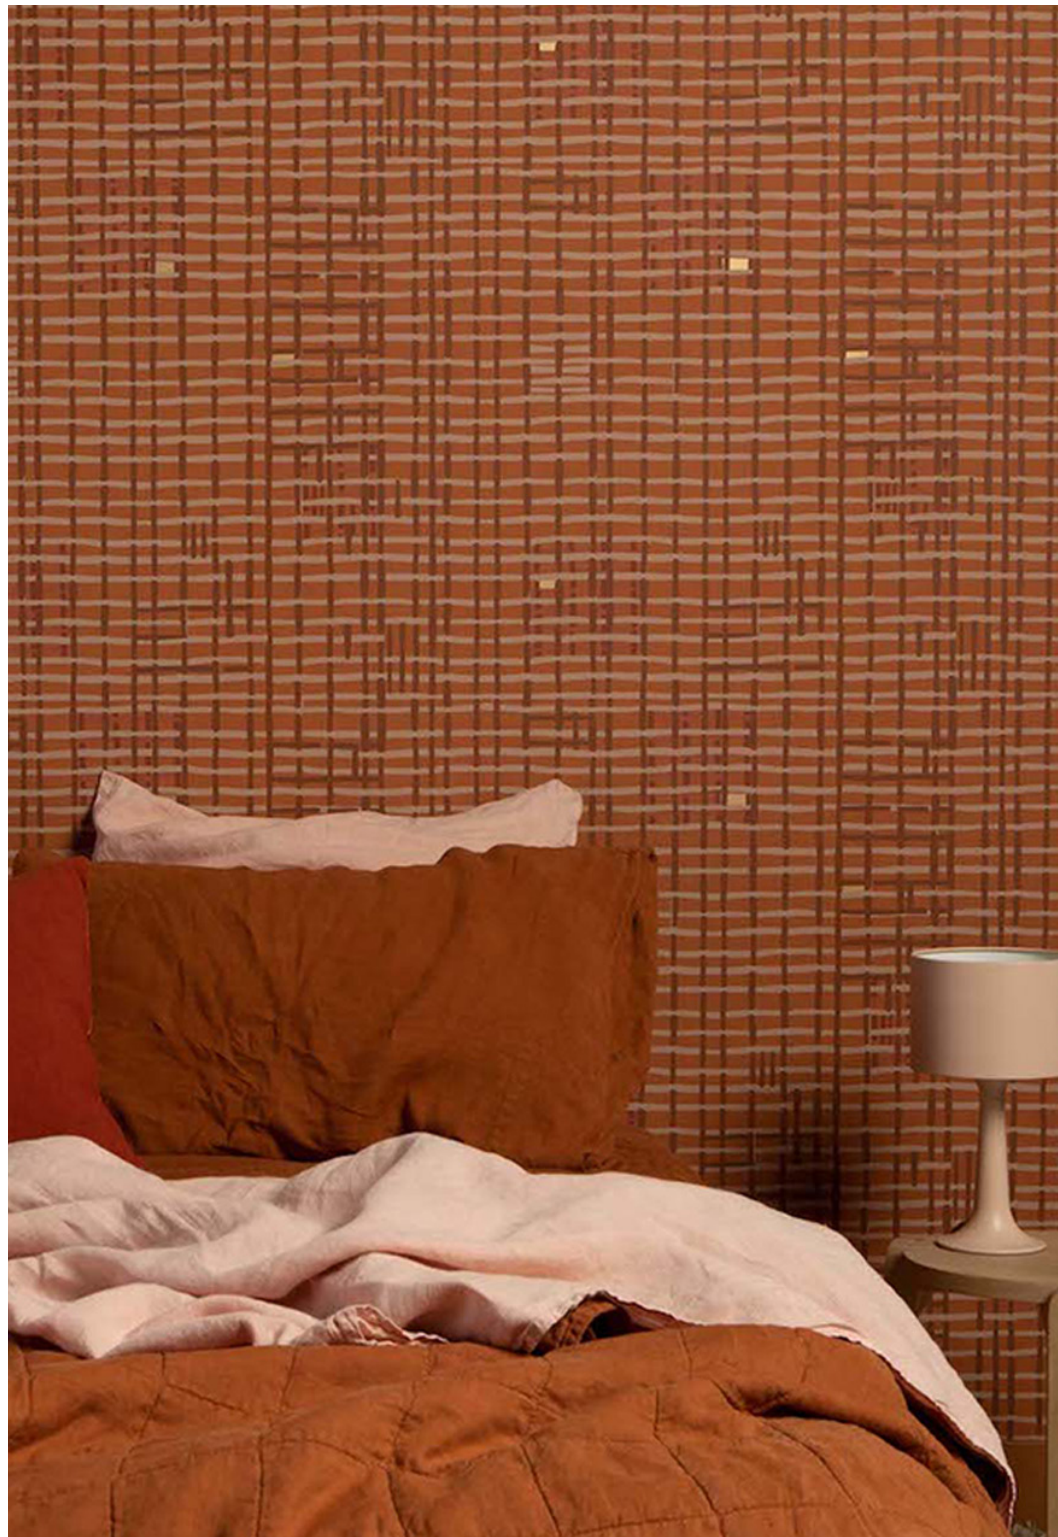

MADE IN USA

\$150.00/W27"xL27'

ALYSON FOX WALLPAPER: MOBILE

REPEAT: 20.5"

MATERIAL: Nonwoven Substrate

PRINTING: Surface Printed

MADE IN USA

\$150.00/W27"xL27'