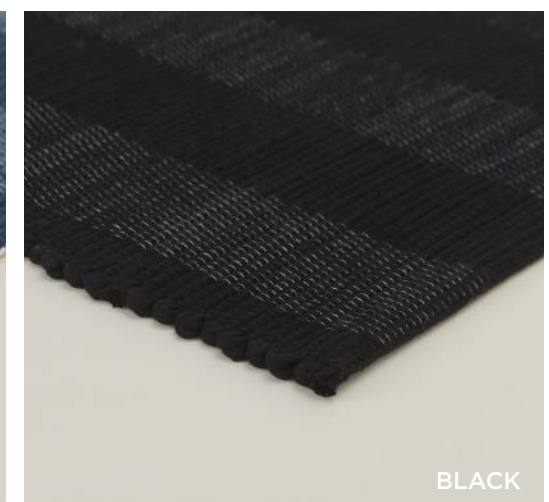

100% RECYCLED FIBERS
MADE IN PORTUGAL
\$48.00/W24"xL35"

LIGHT GREY

BLUSH

MUSTARD

OLIVE

NAVY

BLACK

ESSENTIAL FLOOR RUNNER