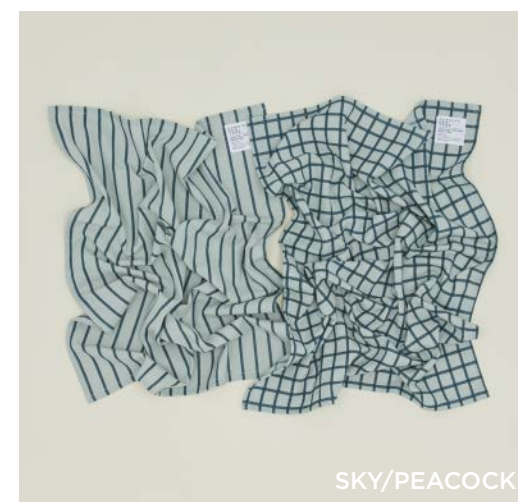

MUSTARD/BRONZE

OLIVE/SAGE

SKY/PEACOCK

LIGHT GREY/DARK GREY

FLAX/IVORY

BLUSH/TERRACOTTA

MUSTARD/BRONZE

OLIVE/SAGE

SKY/PEACOCK

LIGHT GREY/DARK GREY

ESSENTIAL YARN DYED DISH TOWELS

100% COTTON
MADE IN INDIA

Set of 2 \$32.00/W21.5"xL29"

IVORY/WHITE

BLUSH/TERRACOTTA

BRONZE/MUSTARD