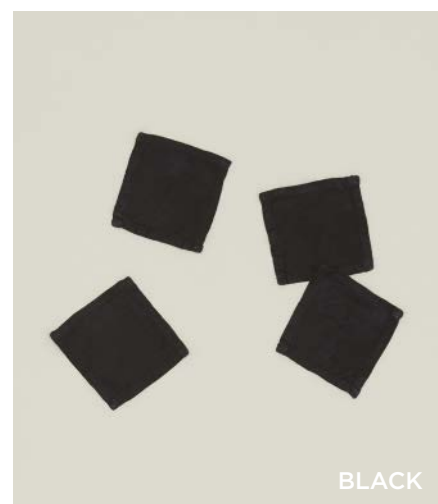

DARK GREY

NAVY

BLACK

SIMPLE LINEN COCKTAIL NAPKINS

100% EUROPEAN LINEN
MADE IN PORTUGAL
$24.00 Set of 4/W4"xL4"