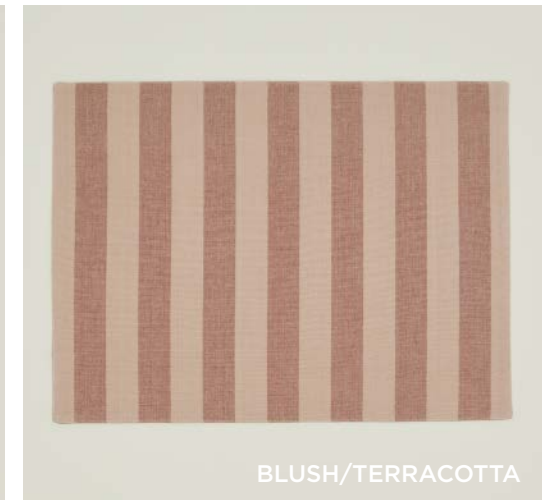

ESSENTIAL STRIPED PLACEMATS

100% COTTON
MADE IN INDIA
Set of 4 $60.00/W19"xL14"