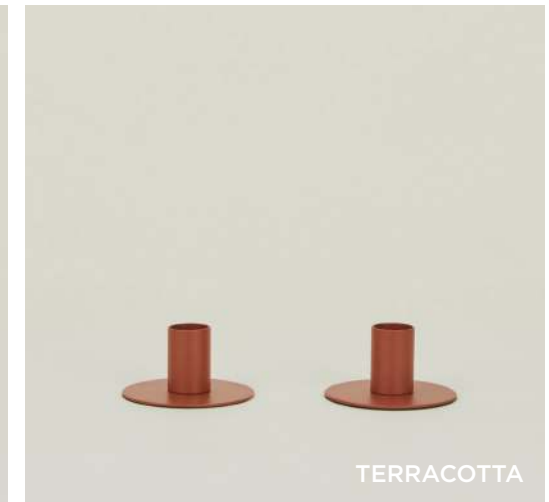

## ESSENTIAL FOOTED BOWLS

100% STEEL (powder coated or plated brass)  
MADE IN INDIA

LARGE ESSENTIAL FOOTED BOWL - \$70.00 (colors)/\$80.00(brass)/D8"xH4" MEDIUM ESSENTIAL FOOTED BOWL - \$50.00 (colors)/\$60.00(brass)/D6"xH3" SMALL ESSENTIAL FOOTED BOWL - \$30.00 (colors)/\$40.00(brass)/D4"xH2"