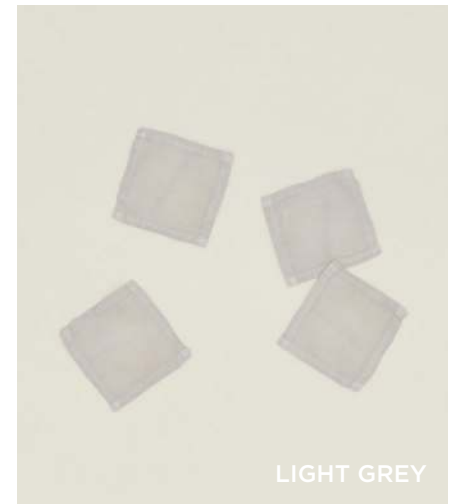

WHITE

BLUSH

FLAX

SAGE

SKY

LIGHT GREY

PETAL

RUST