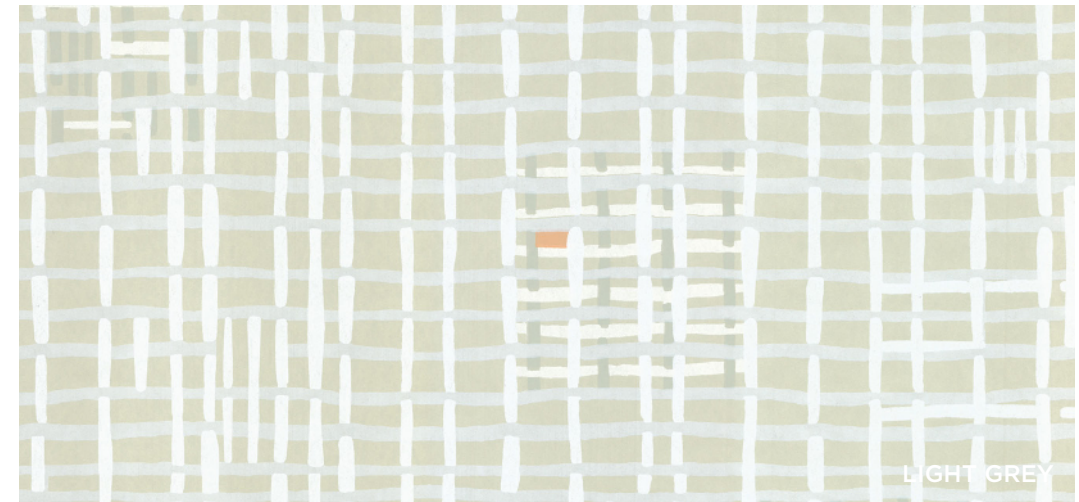

LIGHT GREY

TERRACOTTA

GREY

ALYSON FOX WALLPAPER: WEAVE

REPEAT: 25.25"

MATERIAL: Nonwoven Substrate

PRINTING: Screen Printed

MADE IN USA

$175.00/W27"xL27'