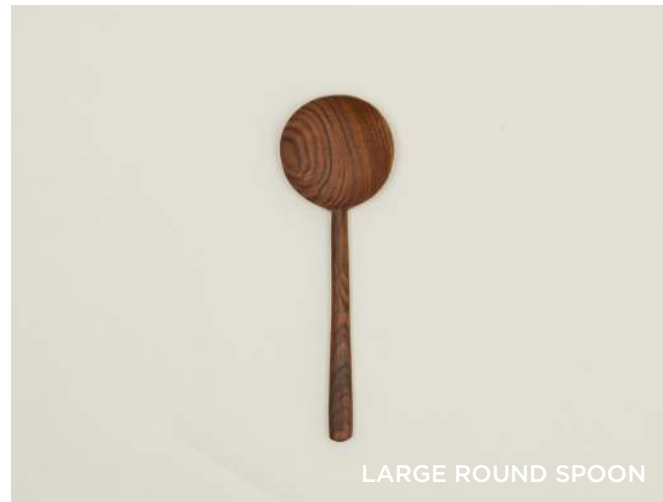

ORGANIC WALNUT COLLECTION

100% WALNUT
MADE IN MOROCCO

LARGE ROUND- $36.00/W4"xH12" **LARGE-** $36.00/W3"xH12" **OVAL-** $34.00/W4"xH10"
HARIRAS- $26.00/$18.00/W2.25/1.5"xH8.25/6.5" **SCRAPER-** $34.00/W3.5"xH12.5"
SCOOP- $34.00/W3"xH12" **SHORT TASTING-** $26.00/W3.5"xH9.5" **TALL TASTING-**
$26.00/W2"xH11.5" **SERVING SET-** $70.00/W3.5"xH13.5" **SPREADER-** $18.00/W5"xH7"
COCKTAIL STIRRER- $18.00/W1"xH11.5" **PIE SERVER-** $48.00/W2"xH8"