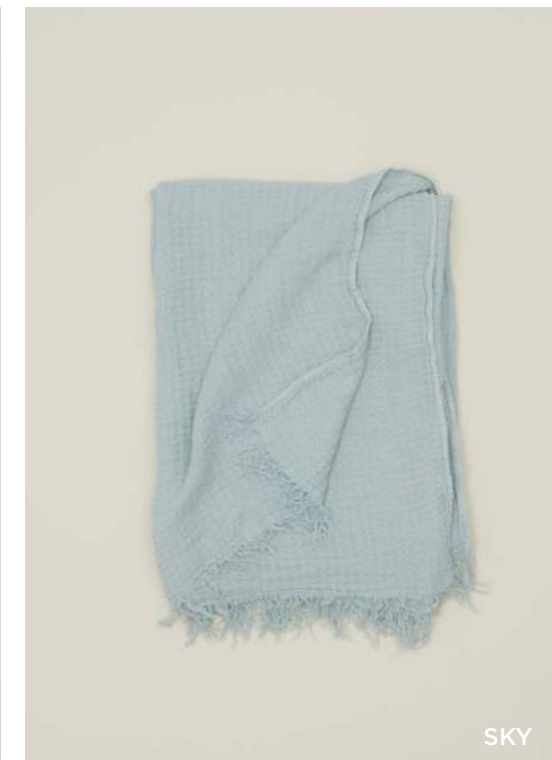

BLUSH

PEACOCK

SKY

SIMPLE LINEN THROW

100% LINEN
MADE IN PORTUGAL
$175.00/W55"xL80"