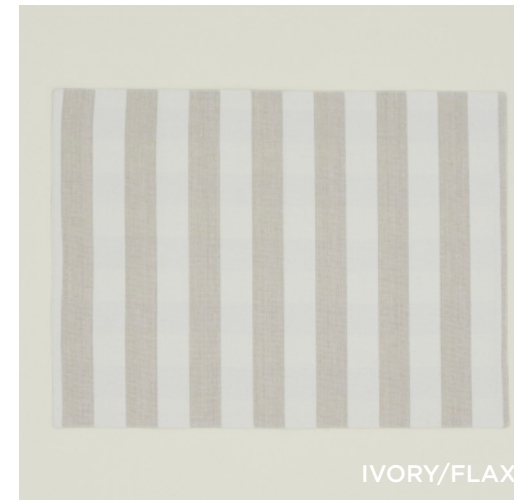

ESSENTIAL STRIPED PLACEMATS

100% COTTON
MADE IN INDIA
Set of 4 $60.00/W19"xL14"