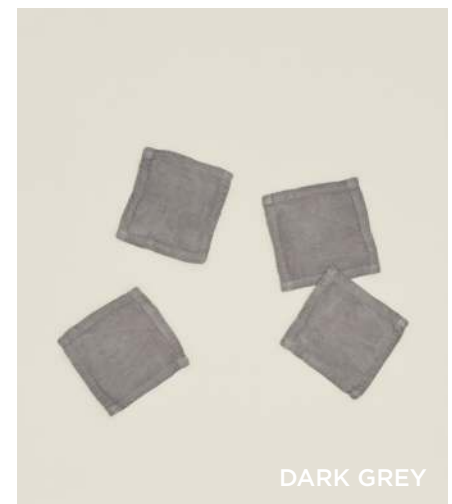

LIGHT GREY

SIMPLE LINEN COCKTAIL NAPKINS

100% EUROPEAN LINEN
MADE IN PORTUGAL
$24.00 Set of 4/W4"xL4"