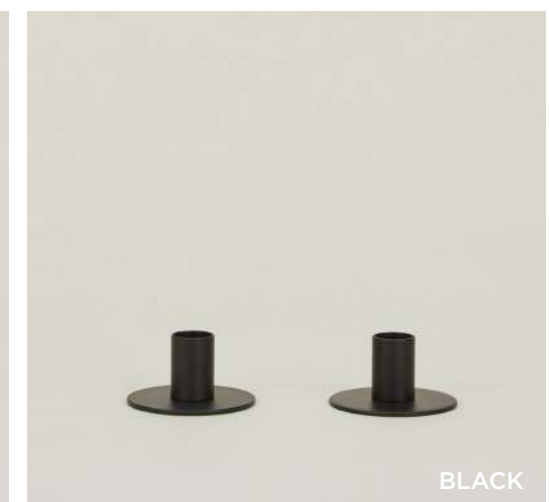

## ESSENTIAL FOOTED BOWLS

100% STEEL (powder coated or plated brass)  
MADE IN INDIA

LARGE ESSENTIAL FOOTED BOWL - \$70.00 (colors)/\$80.00(brass)/D8"xH4" MEDIUM ESSENTIAL FOOTED BOWL - \$50.00 (colors)/\$60.00(brass)/D6"xH3" SMALL ESSENTIAL FOOTED BOWL - \$30.00 (colors)/\$40.00(brass)/D4"xH2"