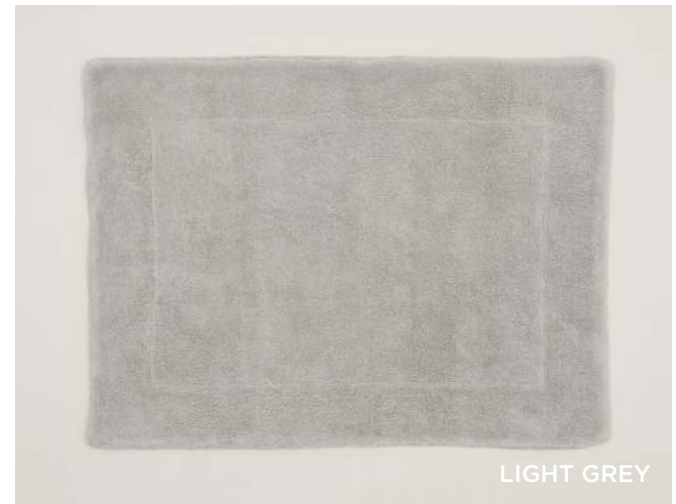

SIMPLE TERRY BATH MAT

100% DOUBLE-PLY COTTON TERRY
MADE IN PORTUGAL
$65.00/L31.75"xW19.75"