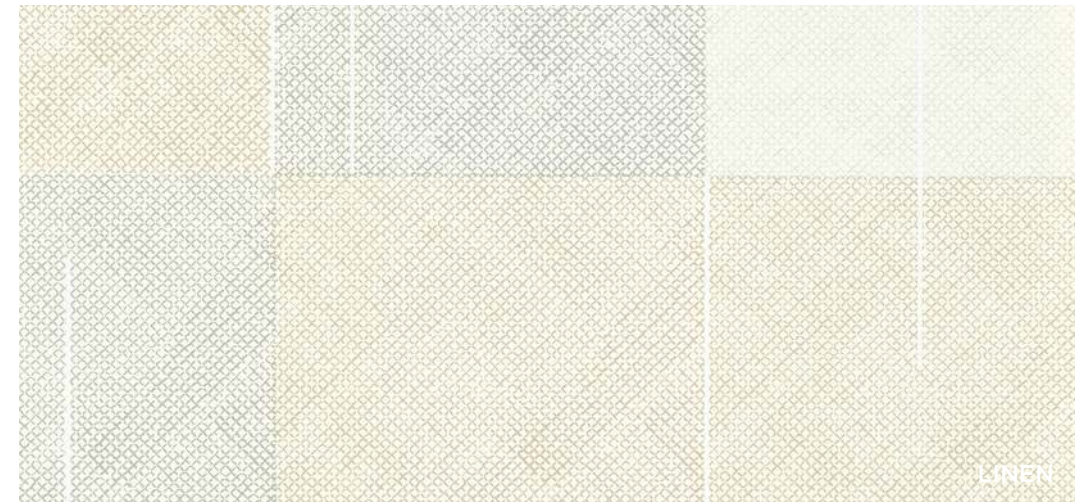

LINEN

TERRACOTTA

GREY

ALYSON FOX WALLPAPER: SQUARES

REPEAT: 25.25"

MATERIAL: Nonwoven Substrate

PRINTING: Screen Printed

MADE IN USA

$175.00/W27"xL27'