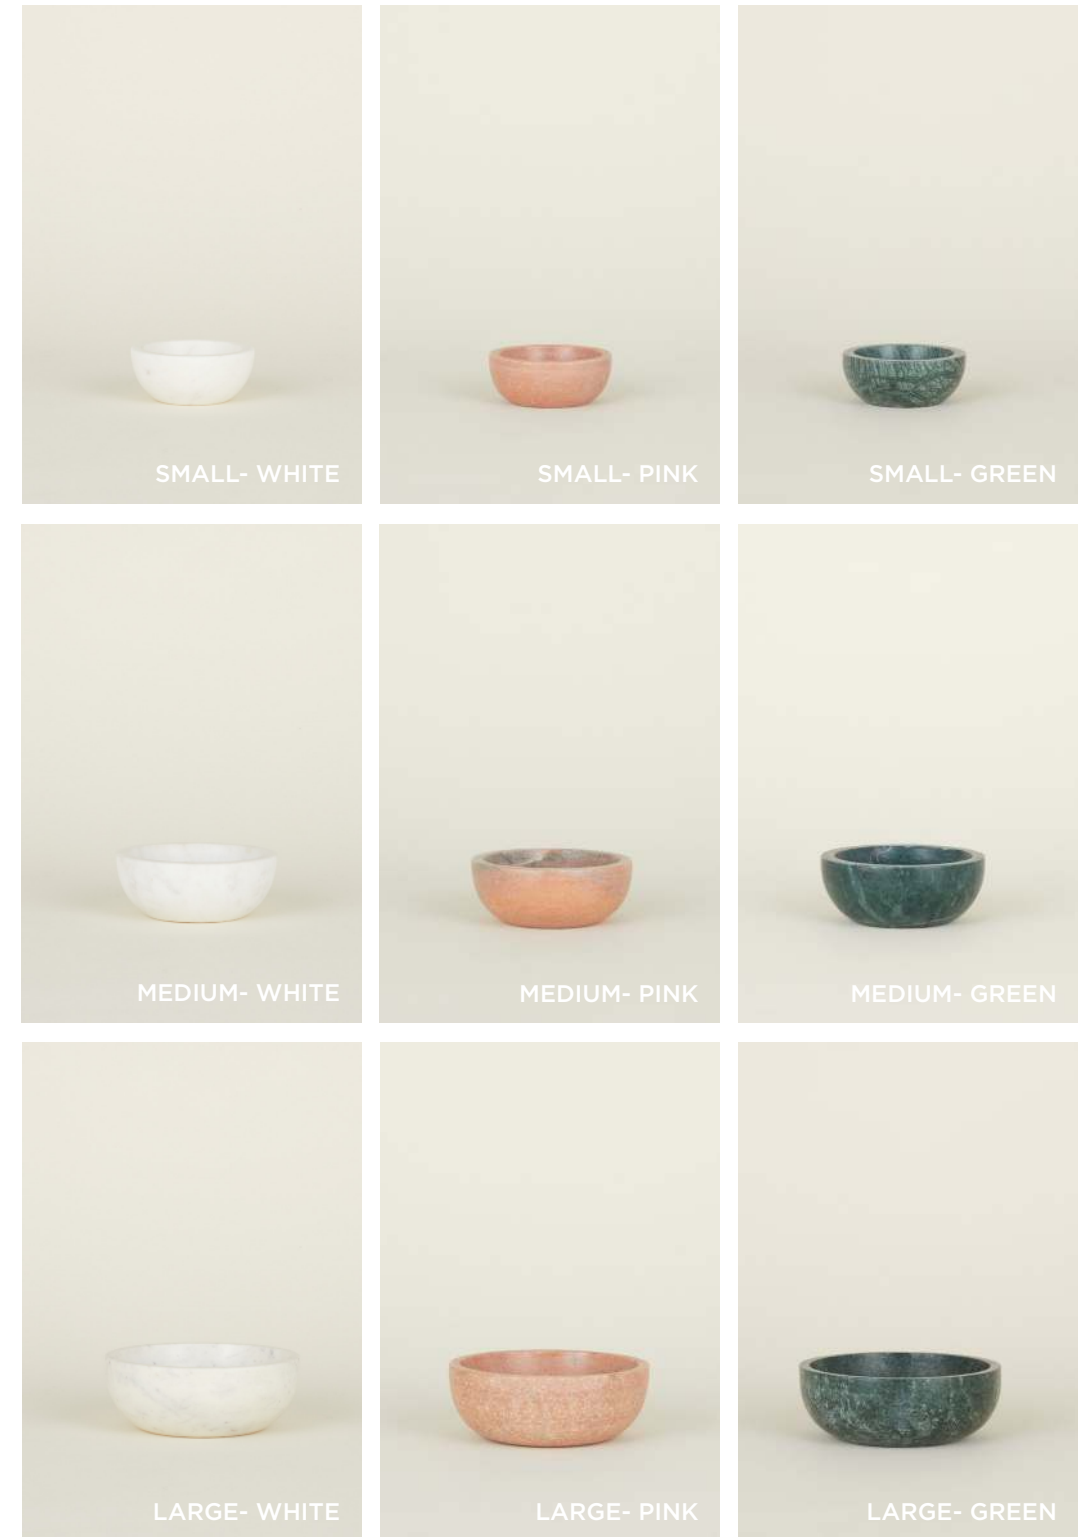

## AURORA SPHERE VASE COLLECTION

100% GLASS (50% recycled glass)  
MADE IN INDIA

AURORA LARGE SPHERE- \$98.00/D8"    AURORA SPHERE- \$42.00/D4"

## AURORA TALL VASE COLLECTION

100% GLASS (50% recycled glass)  
MADE IN INDIA

AURORA LARGE PILL- \$135.00/D5"xH12.5"  
AURORA SLIM DROP- \$58.00/D3"xH9"

AURORA SMALL PILL- \$85.00/D4"xH11.5"