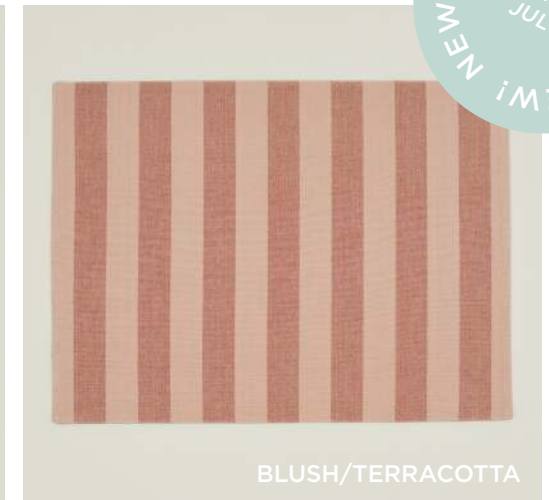

ESSENTIAL STRIPED PLACEMATS

100% COTTON
MADE IN INDIA
Set of 4 $60.00/W19"xL14"