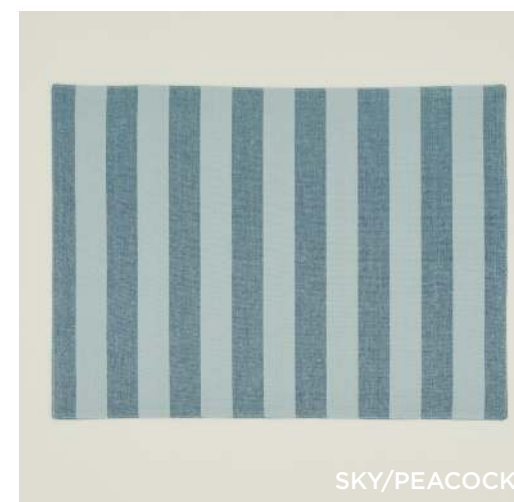

ESSENTIAL STRIPED PLACEMATS

100% COTTON
MADE IN INDIA
Set of 4 $60.00/W19"xL14"