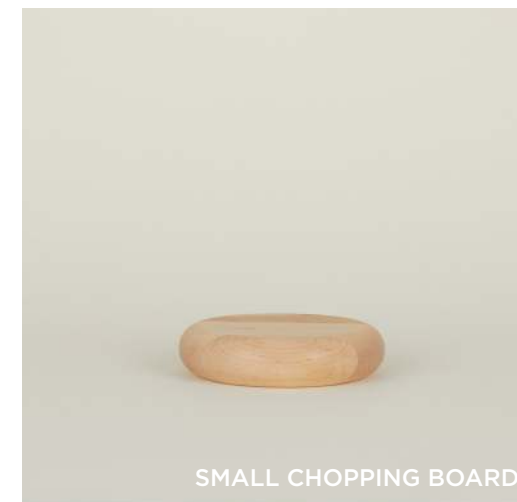

PAPER TOWEL HOLDER