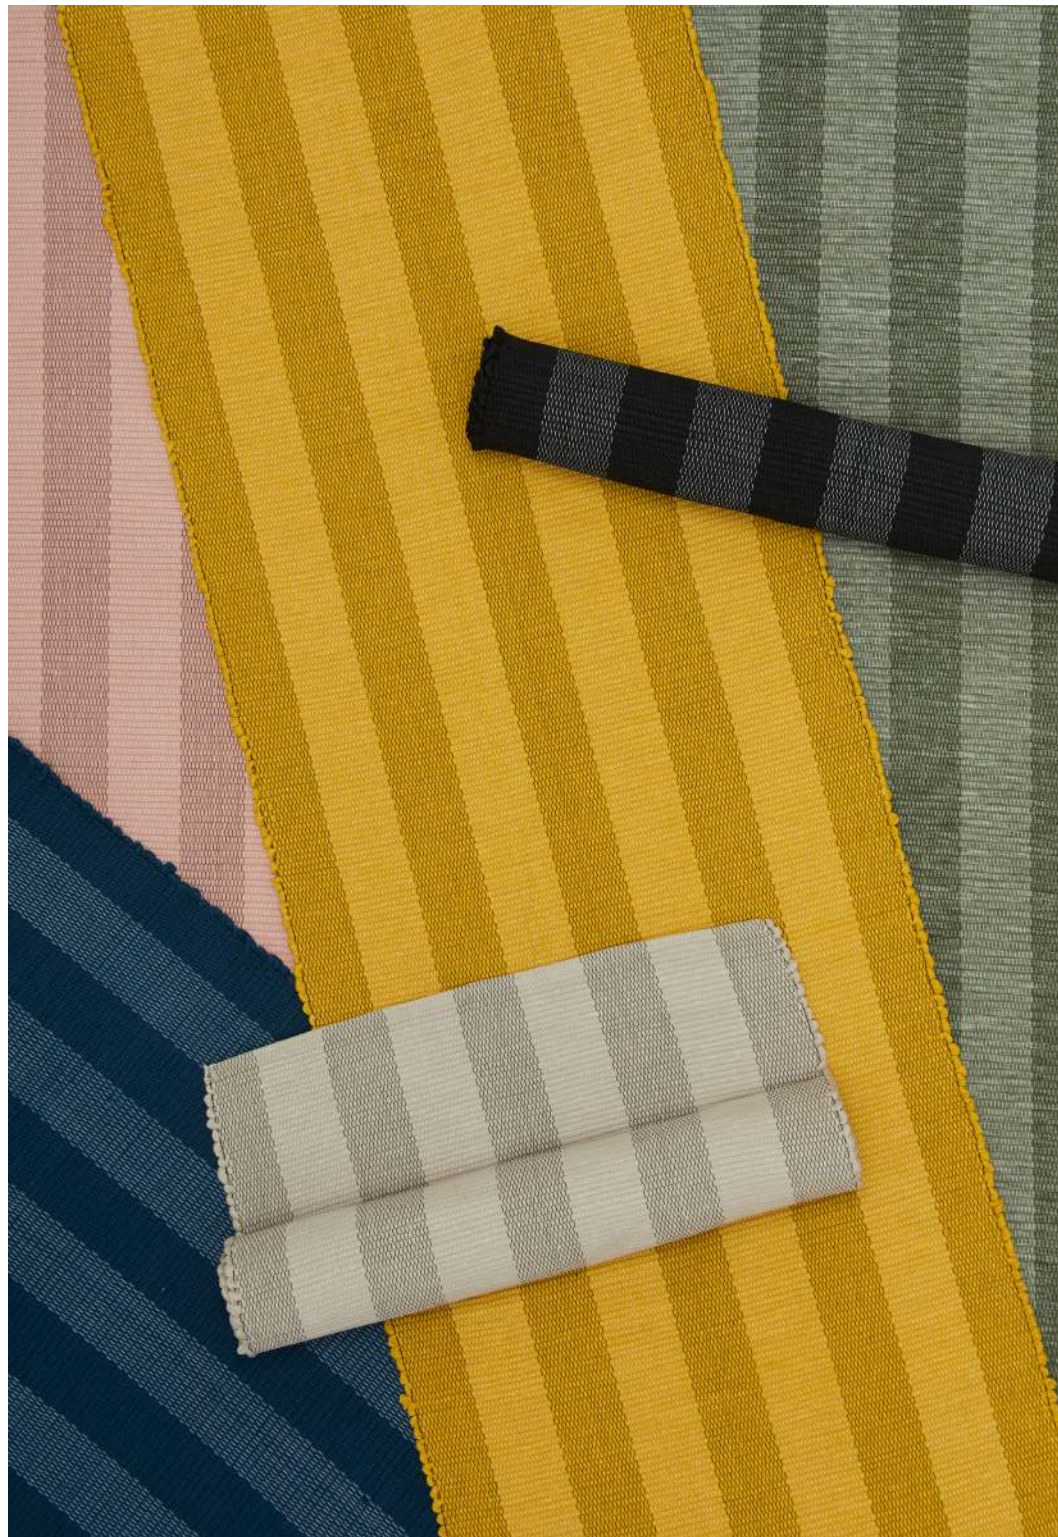

ESSENTIAL FLOOR RUNNER

100% RECYCLED FIBERS
MADE IN PORTUGAL
$95.00/W20"xL72"