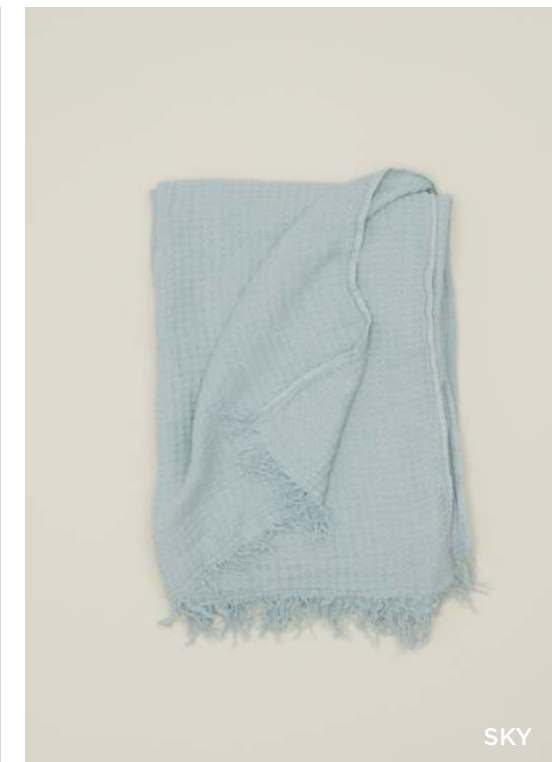

BLUSH

PEACOCK

SKY

SIMPLE LINEN THROW

100% LINEN
MADE IN PORTUGAL
$175.00/W55"xL80"