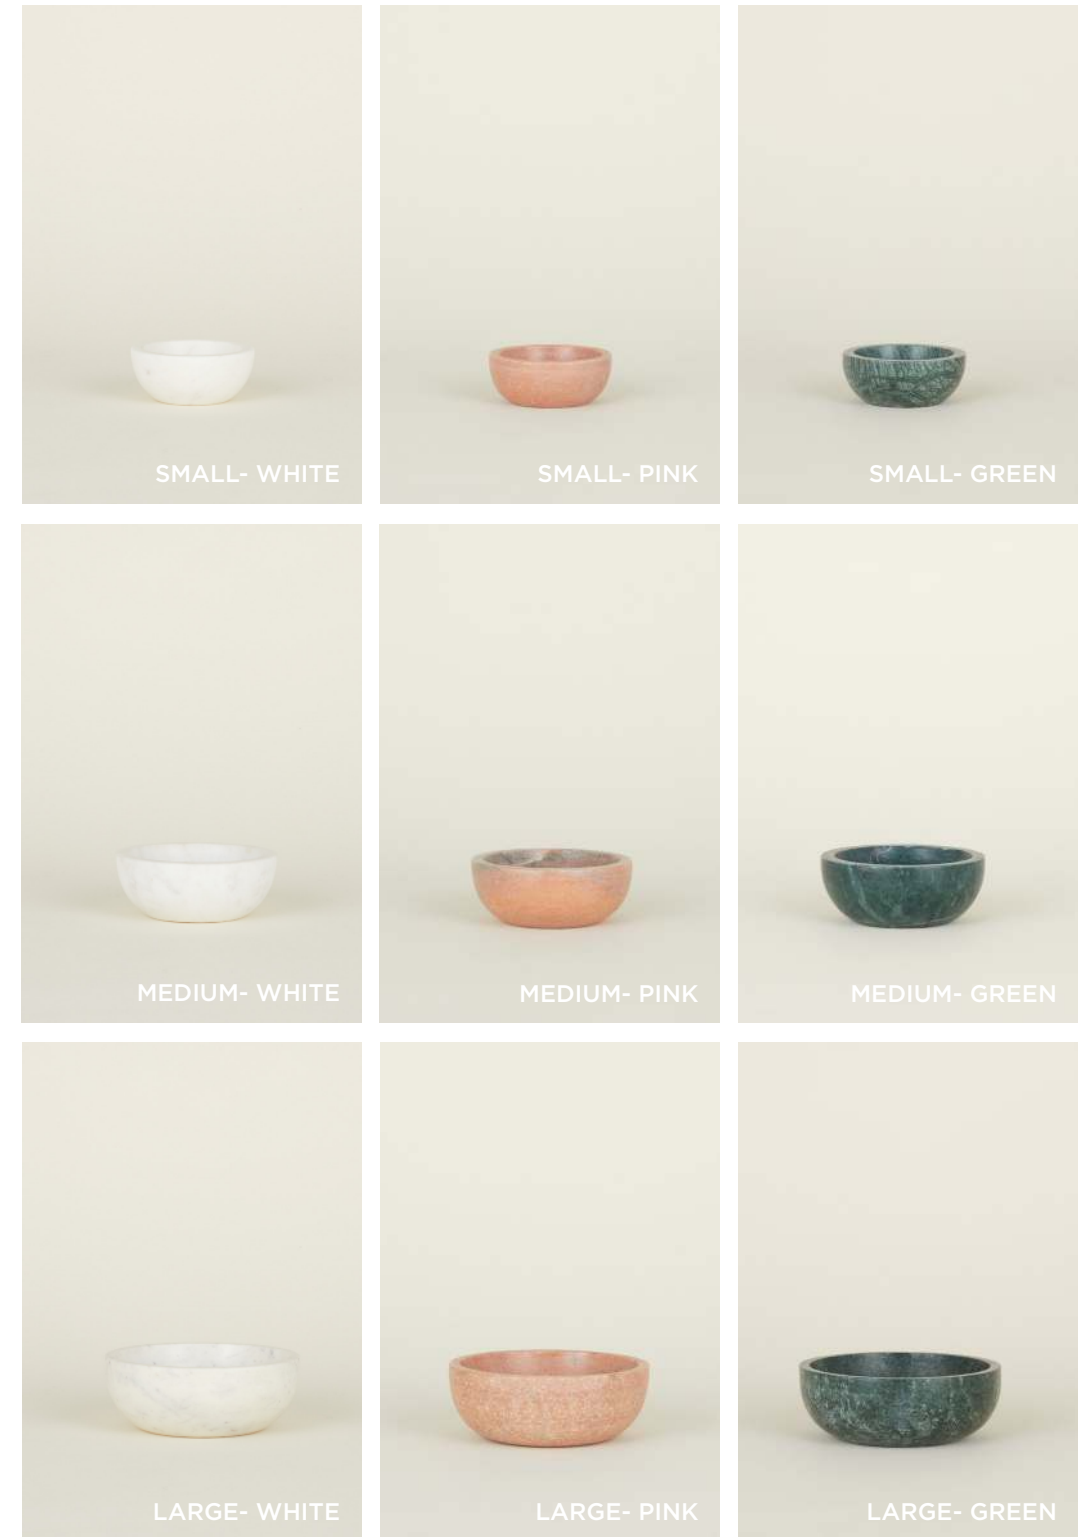

AURORA LARGE SPHERE- \$98.00/D8" AURORA SPHERE- \$42.00/D4"

AURORA TALL VASE COLLECTION

100% GLASS (50% recycled glass)
MADE IN INDIA

AURORA LARGE PILL- \$135.00/D5"xH12.5"
AURORA SLIM DROP- \$58.00/D3"xH9"

AURORA SMALL PILL- \$85.00/D4"xH11.5"

SIMPLE MARBLE BOWLS

100% MARBLE
MADE IN INDIA

SMALL BOWL- \$60.00(white)/\$65.00(pink+green)/D5"xH2" **MEDIUM BOWL-**
\$95.00(white)/\$100.00(pink+green)/D6.5"xH2.5" **LARGE BOWL-** \$120.00(white)/\$130.
00(pink+green)/D8"xH3"