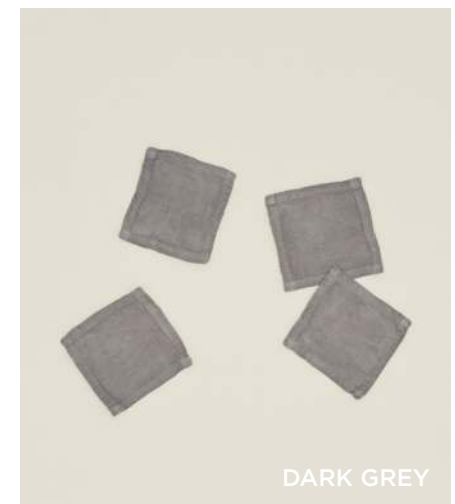

LIGHT GREY

SIMPLE LINEN COCKTAIL NAPKINS

100% EUROPEAN LINEN
MADE IN PORTUGAL
$24.00 Set of 4/W4"xL4"