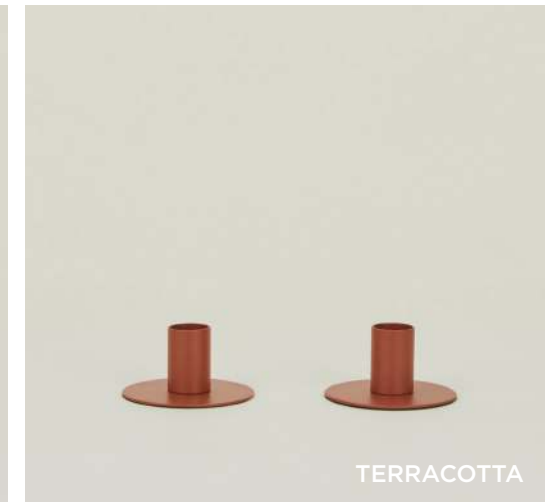

OLIVE

PEACOCK

BLACK

ESSENTIAL FOOTED BOWLS

100% STEEL (powder coated or plated brass)
MADE IN INDIA

LARGE ESSENTIAL FOOTED BOWL - \$70.00 (colors)/\$80.00(brass)/D8"xH4" MEDIUM
ESSENTIAL FOOTED BOWL - \$50.00 (colors)/\$60.00(brass)/D6"xH3" SMALL ESSEN-
TIAL FOOTED BOWL - \$30.00 (colors)/\$40.00(brass)/D4"xH2"