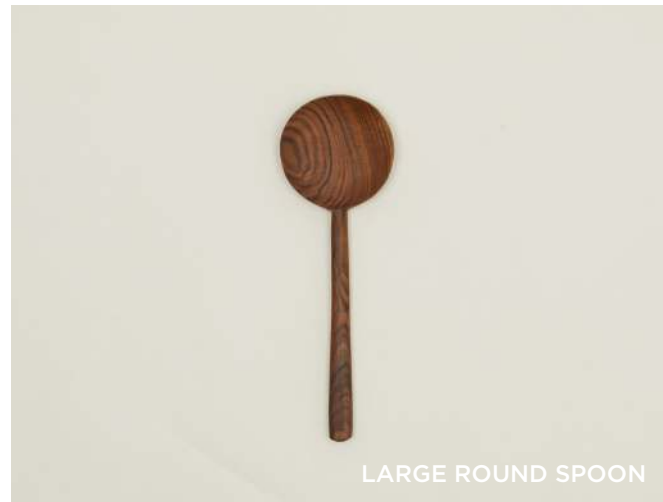

MAPLE

OAK

PEBBLE CUTTING BOARDS

100% MAPLE or OAK
MADE IN PORTUGAL

PEBBLE CUTTING BOARD SMALL- \$95.00/W9.5"xL13" PEBBLE CUTTING BOARD ME-
DIUM- \$125.00/W12.5"xL17" PEBBLE CUTTING BOARD LARGE- \$165.00/W15"xL18"

LARGE ROUND SPOON

LARGE SPOON

OVAL SPOON

SCRAPER

SCOOP

HARIRA SPOONS

SHORT + TALL TASTING SPOONS

SERVING SET