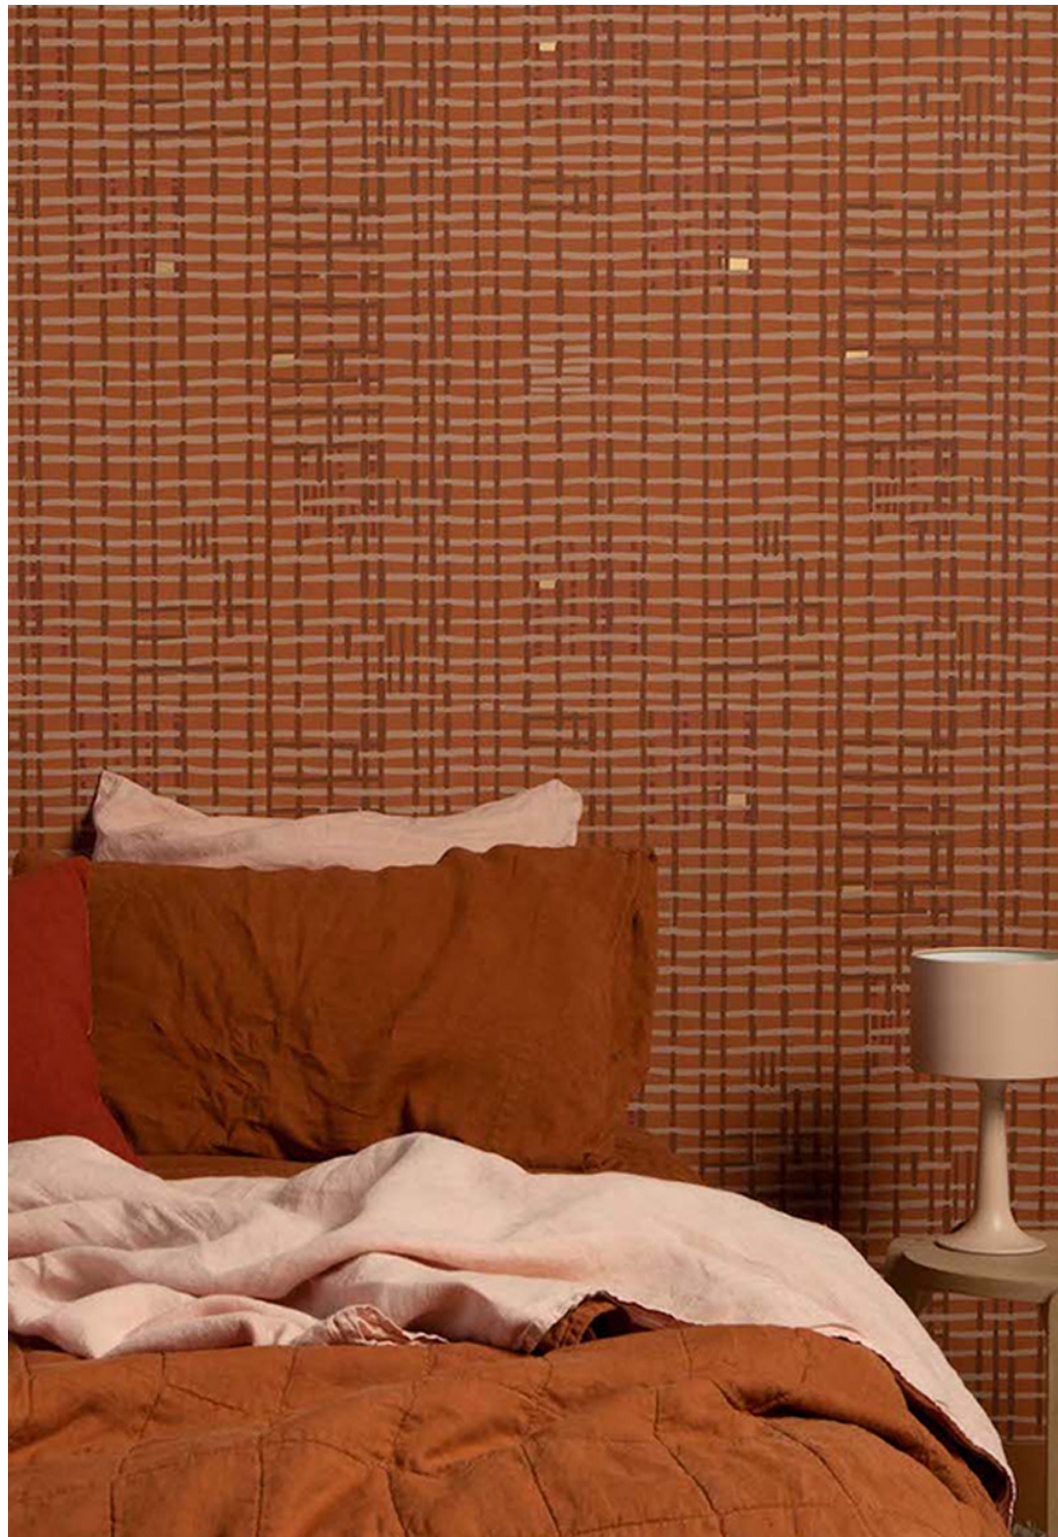

ALYSON FOX WALLPAPER: MOBILE

REPEAT: 20.5"

MATERIAL: Nonwoven Substrate

PRINTING: Surface Printed

MADE IN USA

\$150.00/W27"xL27'

LIGHT GREY

TERRACOTTA