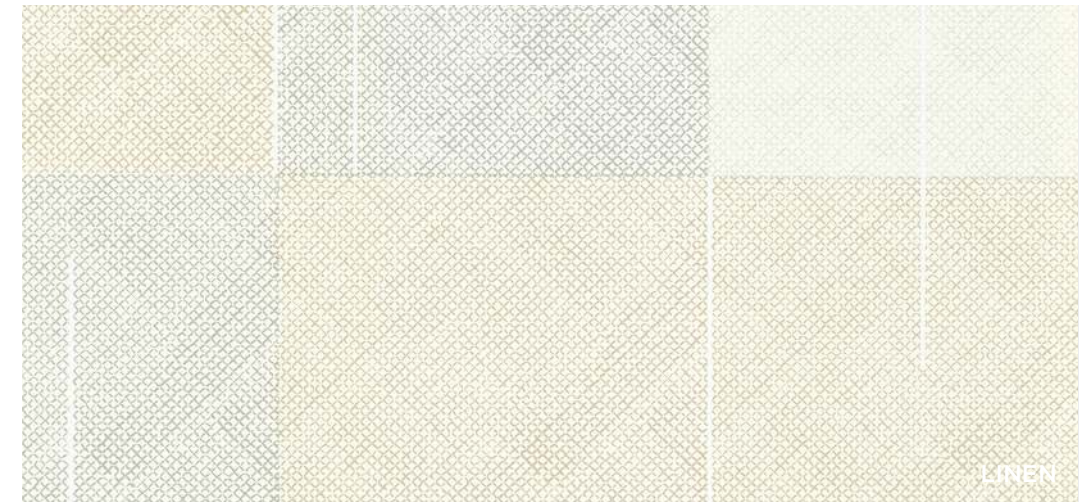

ALYSON FOX WALLPAPER

PETAL

EGGSHELL

FADED BLACK

ALYSON FOX WALLPAPER: RUBBINGS

REPEAT: 36"
MATERIAL: Nonwoven Substrate
PRINTING: Screen Printed
MADE IN USA
\$150.00/W27"xL27'

LINEN

TERRACOTTA