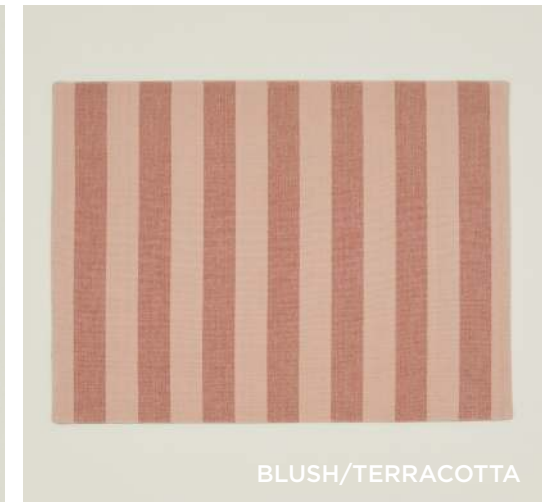

ESSENTIAL STRIPED PLACEMATS

100% COTTON
MADE IN INDIA
Set of 4 $60.00/W19"xL14"