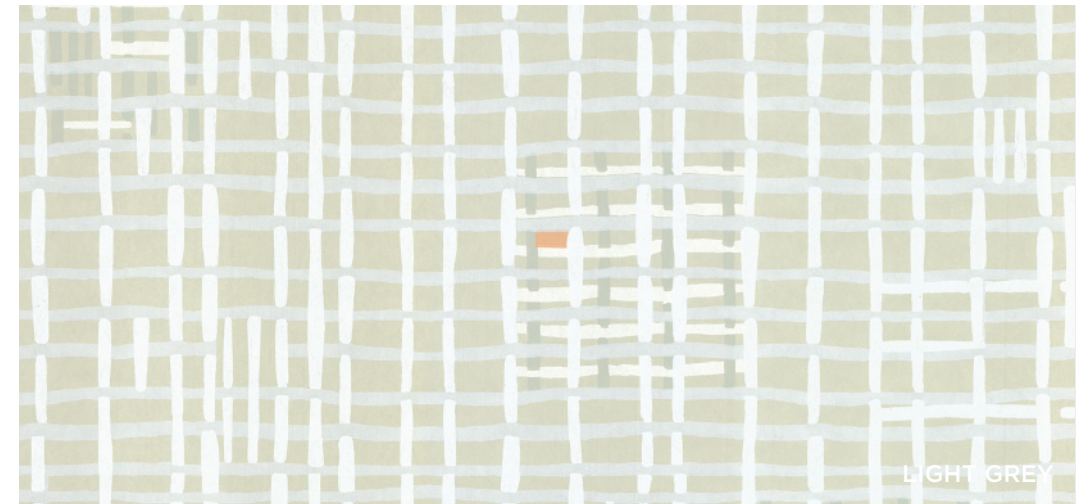

ALYSON FOX WALLPAPER: MOBILE

REPEAT: 20.5"

MATERIAL: Nonwoven Substrate

PRINTING: Surface Printed

MADE IN USA

\$150.00/W27"xL27'

LIGHT GREY

TERRACOTTA