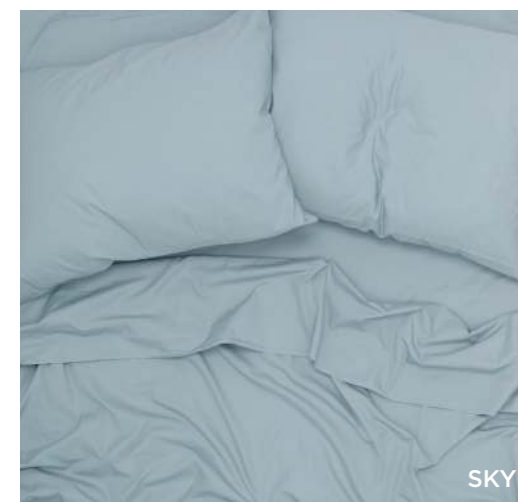

BLUSH

SKY

ESSENTIAL PERCALE BEDDING

100% GOTS CERTIFIED ORGANIC COTTON
MADE IN INDIA

QUEEN SHEET SET- Set of 1 Flat, 1 Fitted, + Pillowcase Pair $248.00   **QUEEN DUVET-** $198.00   **PILLOWCASE STANDARD/PAIR-** $58.00   **KING SHEET SET-** Set of 1 Flat, 1 Fitted, + Pillowcase Pair $298.00   **KING DUVET-** $228.00   **PILLOWCASE KING/PAIR-** $68.00