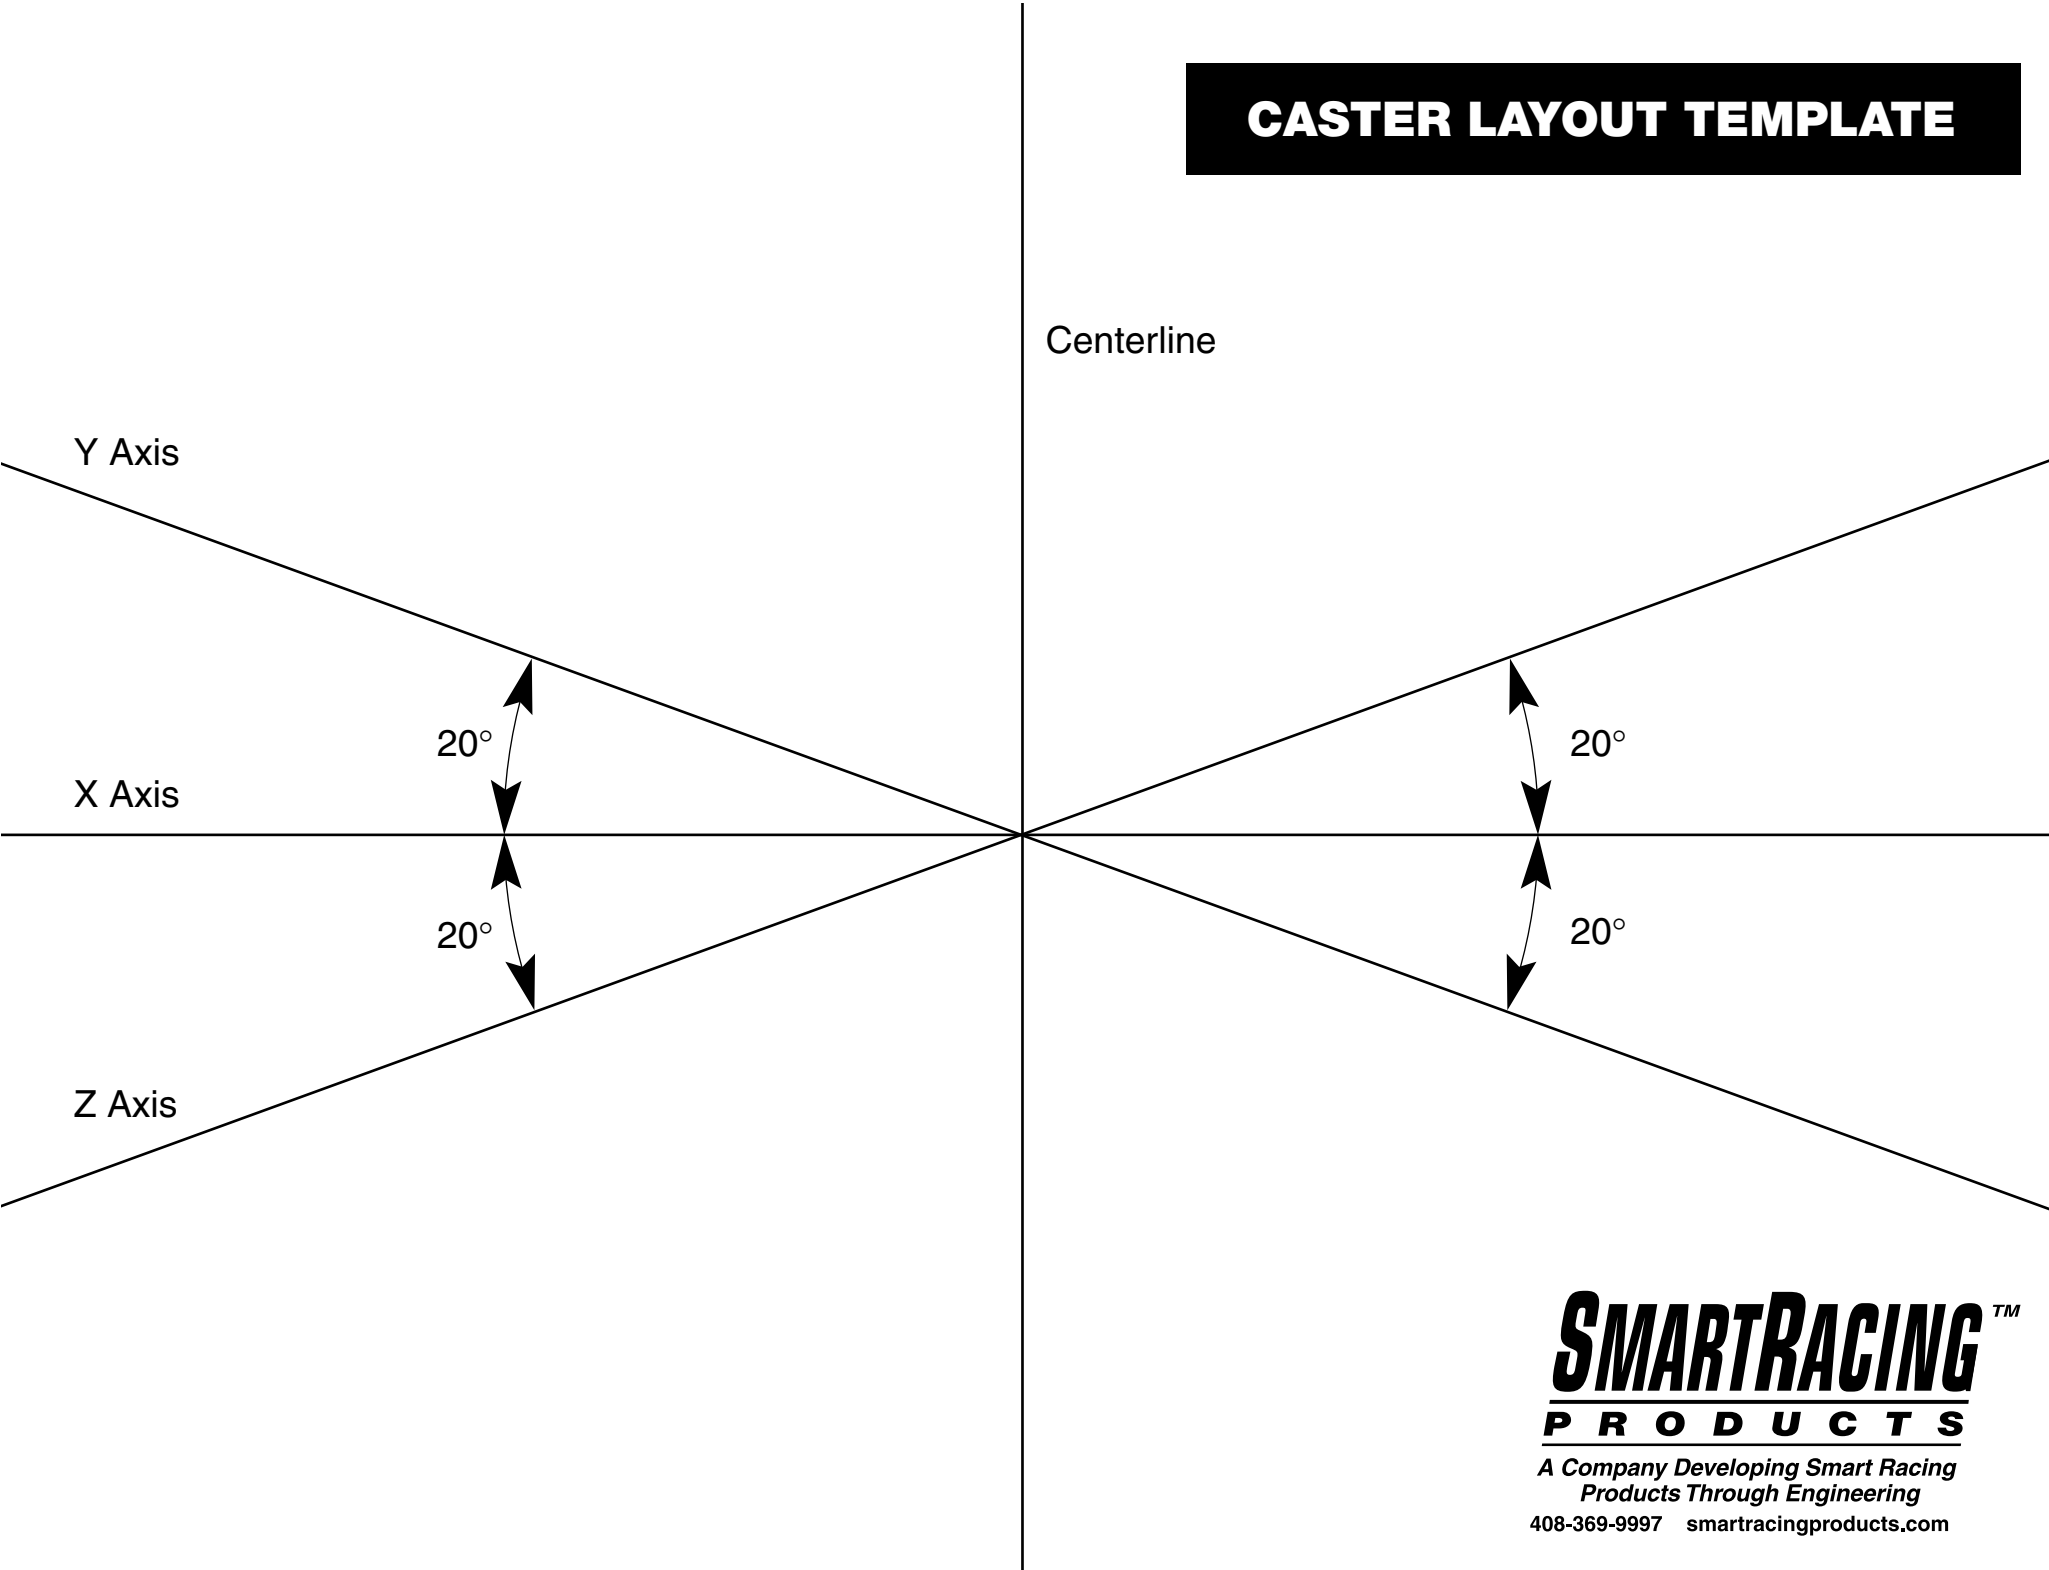

# CASTER LAYOUT TEMPLATE

**SMARTRACING™**

**PRODUCTS**

*A Company Developing Smart Racing  
Products Through Engineering*

408-369-9997 smartracingproducts.com