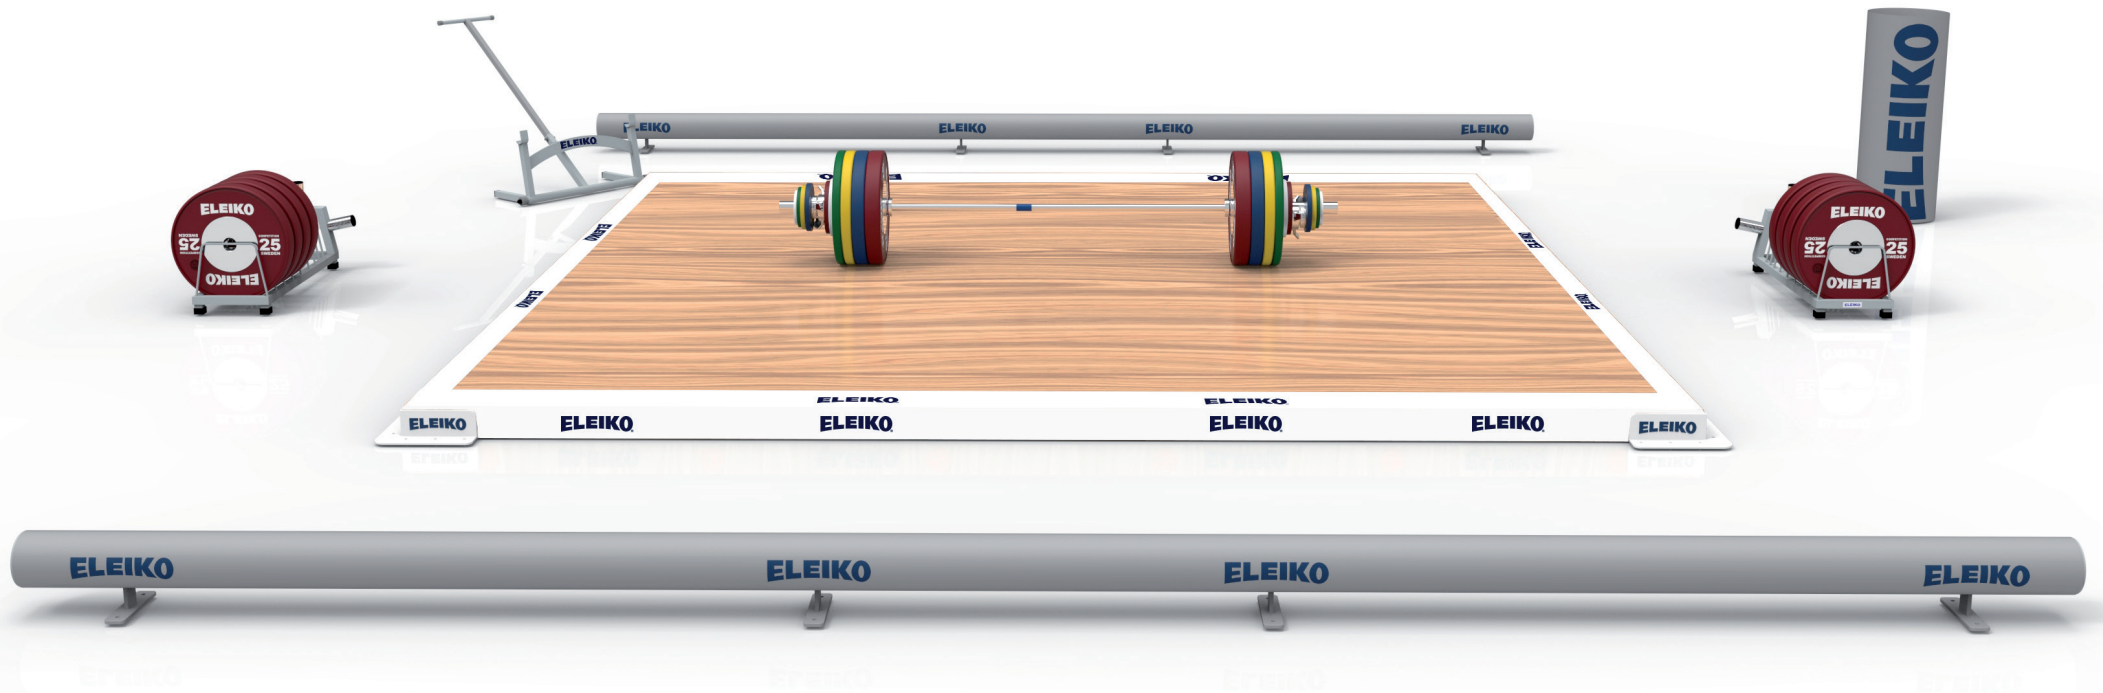

# ELEIKO FOR CHAMPIONS.

Eleiko IWF Weightlifting Competition Set-up

Eleiko IWF Weightlifting Competition Bar  
– 15 kg, women

Eleiko IWF Weightlifting Training Bar  
– 20 kg, men

Eleiko IWF Weightlifting Training Bar  
– 15 kg, women

Eleiko Weightlifting Training Bar  
– Power Lock, 20 kg, men

Eleiko Weightlifting Training Bar  
– Power Lock, 15 kg, women

Eleiko Weightlifting Technique Bar  
– 10 kg

Eleiko Weightlifting Technique Bar  
– 5 kg

Eleiko IWF Weightlifting Competition Collars  
– pair

Eleiko IWF Weightlifting Training Collars  
– pair

Eleiko Power Lock Collars – pair

Lock Jaw Pro Collar  
– pair

Eleiko IWF Weightlifting Competition Disc  
– 25 kg

Eleiko IWF Weightlifting Competition Disc  
– 20 kg