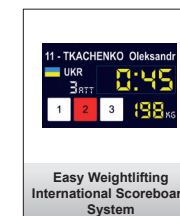

Eleiko Olympic WL Technique Disc  
– 5 kg

Eleiko Olympic WL Technique Disc  
– 2.5 kg

Eleiko IWF Weightlifting Competition Set  
– men 190 kg, FG

Eleiko IWF Weightlifting Competition Set  
– women 185 kg, FG

Eleiko IWF Weightlifting Competition Platform  
– oak beams

Eleiko IWF Weightlifting Warm-up/Training Platform  
– 2.5 x 3 m

Eleiko Weightlifting Competition Safety Barrier  
– pc

Eleiko Weightlifting Competition Disc Rack

Eleiko Weightlifting Warm-up/Training Disc Rack

Eleiko Weightlifting Technique Disc Rack

Eleiko Vertical Bar Rack  
– 8 bars

Eleiko Vertical Bar Rack  
– 4 bars

Eleiko Squat Stand

Eleiko Magnesia Container

Eleiko Barbell Lifter

Electronic Scale

Easy Weightlifting International Scoreboard System

Magnesia  
– 8 blocks

Resine