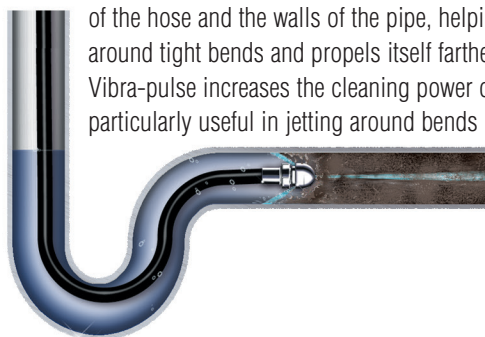

The JM-1450 features Vibra-pulse® on demand to help the hose slide around tight bends in small lines. This unique feature allows the flow rate to remain the same whether Vibra-pulse is on or off.

The JM-1450 is compact and portable. With an overall height of 34", the machine fits easily in the limited storage space of a contractor's truck. Need to be more compact? Simply remove the easily detachable hose reel and the height drops to just 14". The telescoping handle makes it easier to roll the machine to and from the job site.

A removable 150 ft. capacity hose reel with reel brake and swivel is mounted on a heavy duty frame with two 8" semi-pneumatic tires. Complete with tool box.

Standard safety features include a thermal relief valve to protect the pump from heat damage, along with a back flow check valve and inlet filter. An optional spray wand is available.

Vibra-pulse®

This is what separates General's Jet-Set from ordinary pressure washers. Vibra-pulse breaks the initial tension between the surface of the hose and the walls of the pipe, helping the hose slide around tight bends and propels itself farther down the line. Vibra-pulse increases the cleaning power of electric jets, and is particularly useful in jetting around bends in small drain lines.