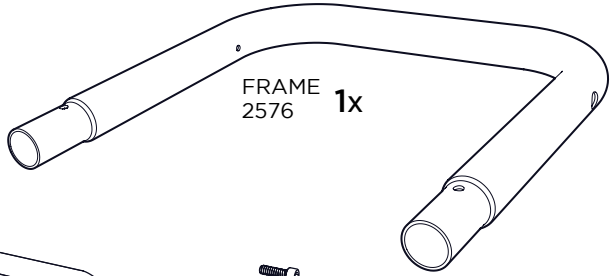

QUAD WHEEL KIT

Watering Done Right™

ITEM 1045

In the Box

WHEEL
2079 **2x**

FRAME
2576 **1x**

SPINDLE
3094 **2x**

SCREW
4006 **2x**

Assembly

4003

Upgrading a Previously-Assembled Reel

eleyhosereels.com

10-Year Warranty

Eley products are backed by an industry-leading 10-Year No-Leak, No-Rust, No Break Guarantee. For complete warranty coverage details visit eleyhosereels.com/warranty