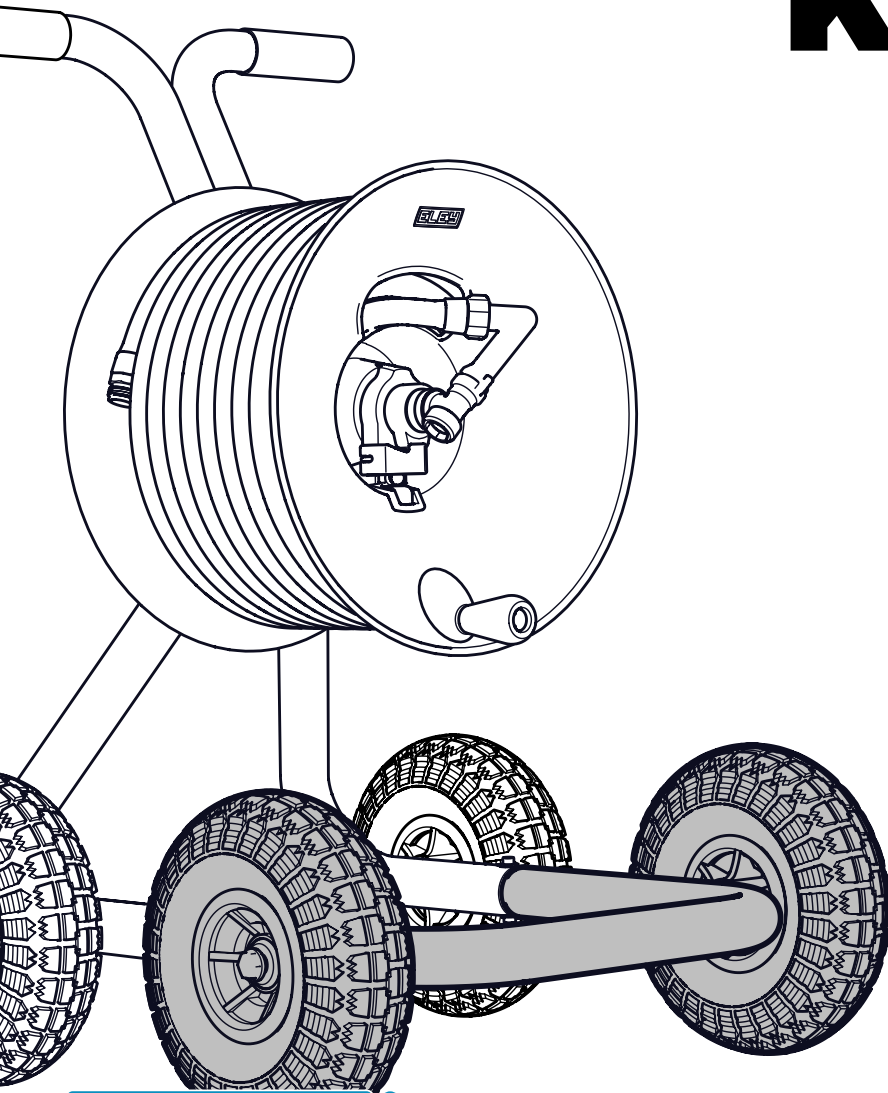

QUAD WHEEL KIT

Watering Done Right™

ITEM 1045

In the Box

WHEEL
2079 **2x**

FRAME
2576 **1x**

SPINDLE
3094 **2x**

SCREW
4006 **2x**

Assembly

4003

Upgrading a Previously-Assembled Reel

eleyhosereels.com

10-Year Warranty

Eley products are backed by an industry-leading 10-Year No-Leak, No-Rust, No Break Guarantee. For complete warranty coverage details visit eleyhosereels.com/warranty