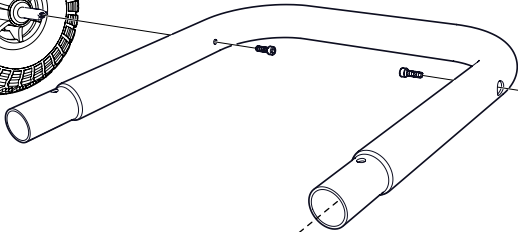

QUAD WHEEL KIT

Watering Done Right™

ITEM 1045

In the Box

WHEEL
2079 **2x**

FRAME
2576 **1x**

SPINDLE
3094 **2x**

SCREW
4006 **2x**

Assembly

4003

Upgrading a Previously-Assembled Reel

eleyhosereels.com

10-Year Warranty

Eley products are backed by an industry-leading 10-Year No-Leak, No-Rust, No Break Guarantee. For complete warranty coverage details visit eleyhosereels.com/warranty