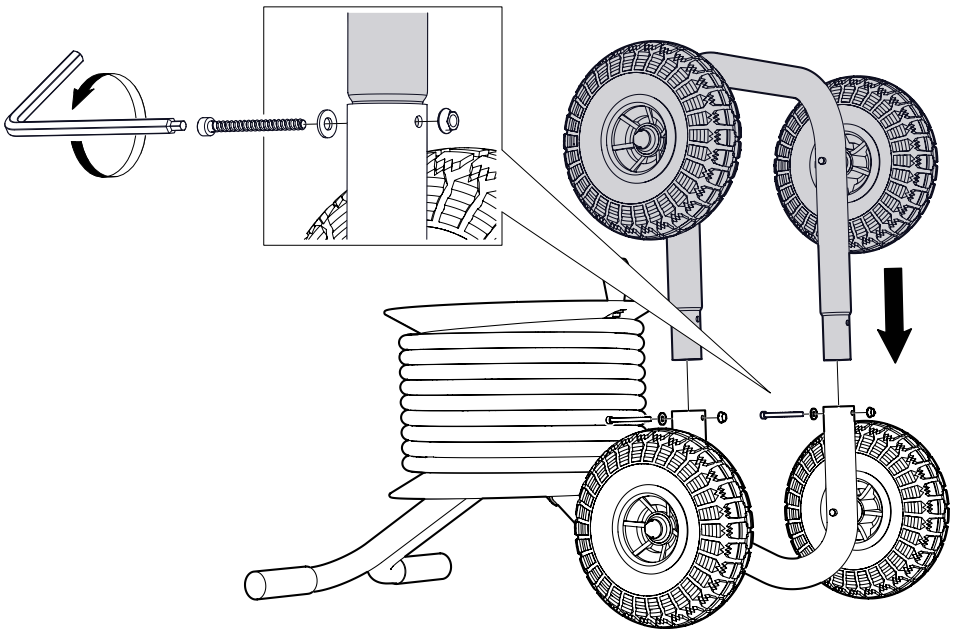

QUAD WHEEL KIT

Watering Done Right™

ITEM 1045

In the Box

WHEEL
2079 **2x**

FRAME
2576 **1x**

SPINDLE
3094 **2x**

SCREW
4006 **2x**

Assembly

4003

Upgrading a Previously-Assembled Reel

eleyhosereels.com

10-Year Warranty

Eley products are backed by an industry-leading 10-Year No-Leak, No-Rust, No Break Guarantee. For complete warranty coverage details visit eleyhosereels.com/warranty