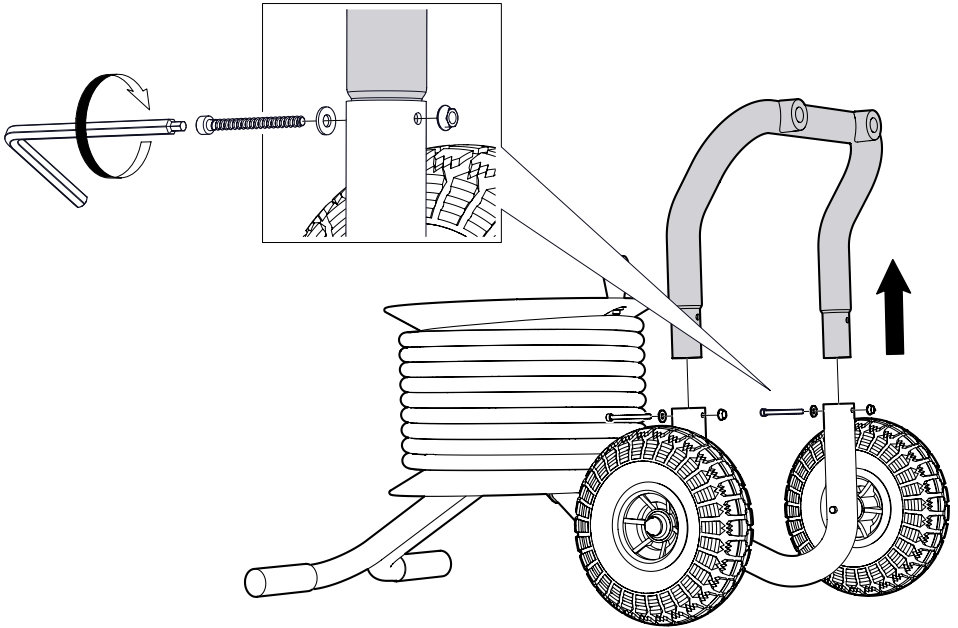

QUAD WHEEL KIT

Watering Done Right™

ITEM 1045

In the Box

WHEEL
2079 **2x**

FRAME
2576 **1x**

SPINDLE
3094 **2x**

SCREW
4006 **2x**

Assembly

4003

Upgrading a Previously-Assembled Reel

eleyhosereels.com

10-Year Warranty

Eley products are backed by an industry-leading 10-Year No-Leak, No-Rust, No Break Guarantee. For complete warranty coverage details visit eleyhosereels.com/warranty