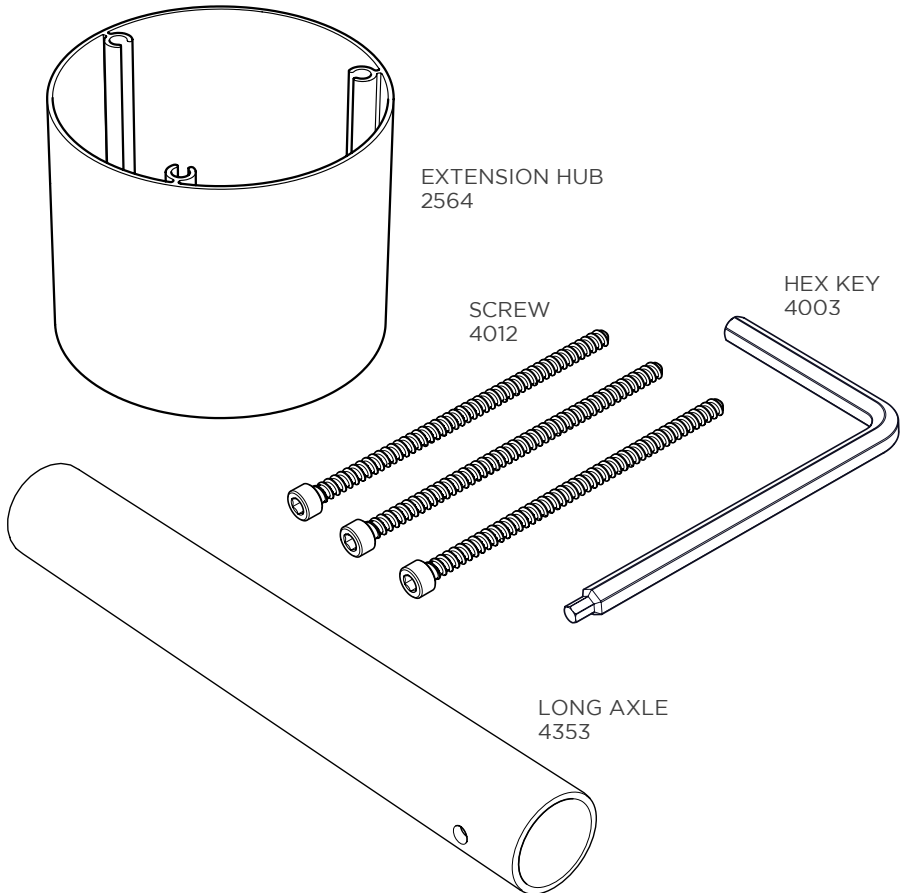

# EXTRA-CAPACITY KIT

ITEM 1044

## SPECIFICATIONS

5/8 in. hose capacity	200 ft.	61 m
3/4 in. hose capacity	170 ft.	52 m

*Capacities may vary depending on hose brand and style.*

**Assembly Video**