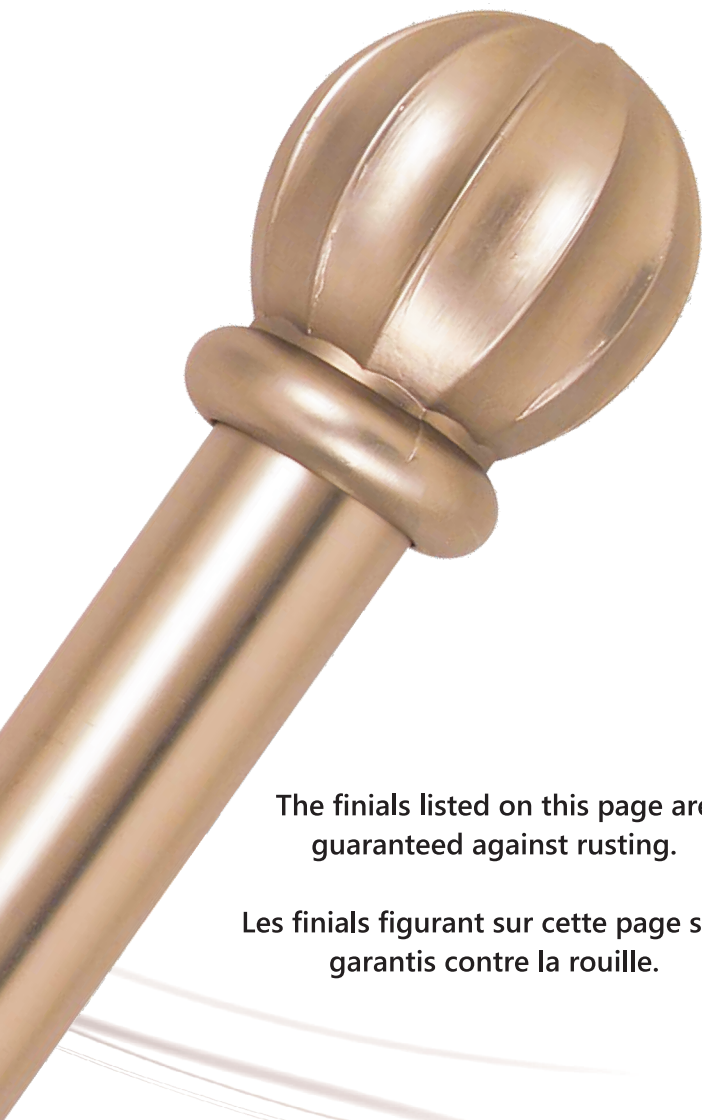

Sahara

1 1/8" OUTDOOR collection

Outdoor Finishes
Couleurs disponibles pour utilisation à l'extérieur.

The finials listed on this page are guaranteed against rusting.

Les finials figurant sur cette page sont garantis contre la rouille.

Finials
Embouts

outdoor

WI-118F-33

Crown

BL ORB PW