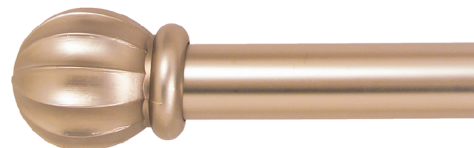

Finials
Embouts

outdoor

WI-118F-33

Crown

BL ORB PW

WI-118F-34

Sphere

BL ORB PW