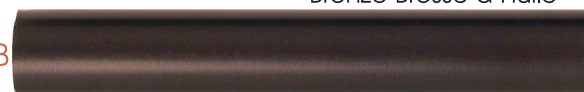

Pewter
Argent

ORB