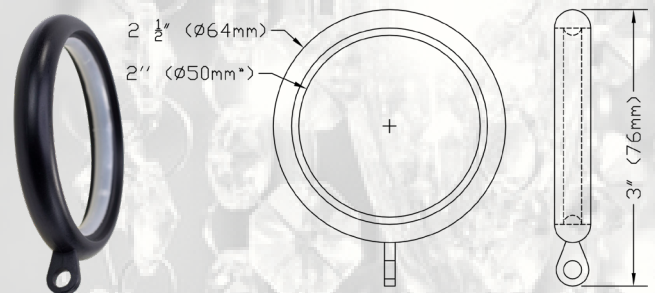

VN-150RPL

RING WITH LOBE & EASY GLIDE INSERT

BL MG ORB PW

• 10 pks of 10