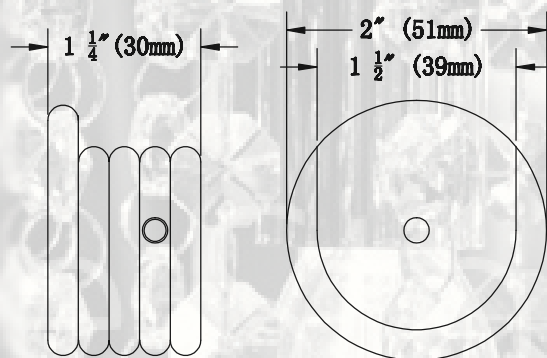

Venus *1 1/2" Collection*

Brackets
SUPPORTS
SOPORTES

POLES

Brackets

SUPPORTS • SOPORTES

VN-150IB

SOCKET SET INSIDE MOUNT BRACKET sold in sets

• SUPPORT INTERIEURES • DENTRO DE SOPORTE DE MONTAJE

BL MG ORB PW