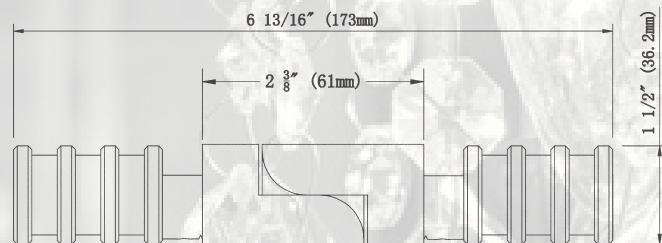

Elbow

COUDES • CODOS

VN-150E

BL MG ORB PW