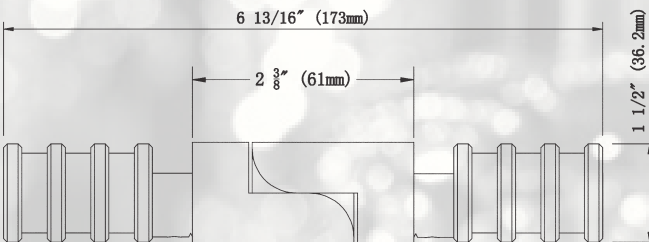

Elbow

COUDES • CODOS

VN-150E