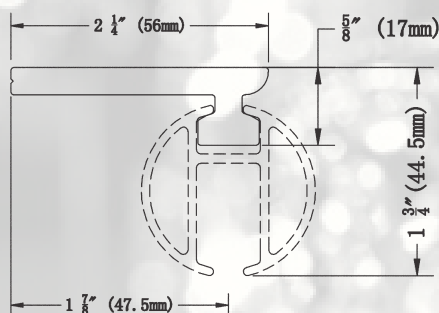

VN-16C1

CEILING FLUSH MOUNT BRACKET FOR NON-CORDED TRAVERSING POLE

• CEILING BRACKET • SUPPORT DE PLAFOND • SOPORTE DE TECHO

BL MG ORB PW