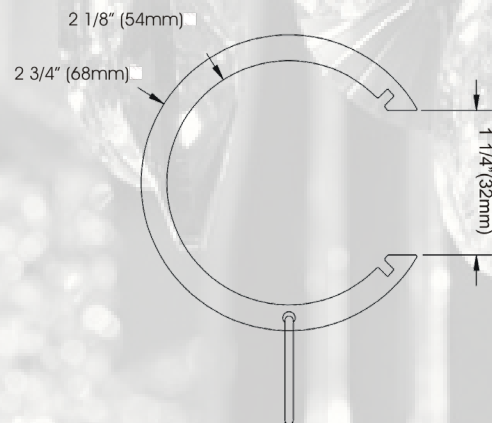

VN-150B4
BYPASS BRACKET
BL MG ORB PW
• Projection: 4 1/4" (108mm)

Bypass Ring

ANNEAUX SURMONTABLES • ANILLOS DE DESBORAMENT

VN-150RP7
BYPASS RING
BL MG ORB PW
• 8 per package
• Easy Glide Insert
• Insertion Easy Glide
• Inserto "Easy Glide"