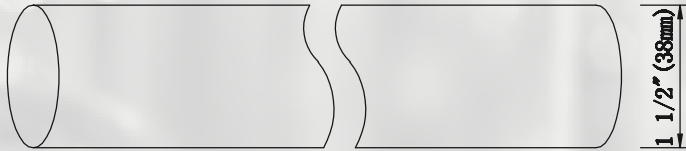

Note: Not suitable for use with Venus Non-Corded Traversing Poles.

Venus 1 1/2" Collection

Poles
POLES
BARROS

POLES

Poles

POLES • BARROS

VN-150-06
6 FEET / PIEDS / PIES
ACR BL MG ORB PW

VN-150-08
8 FEET / PIEDS / PIES
ACR BL MG ORB PW