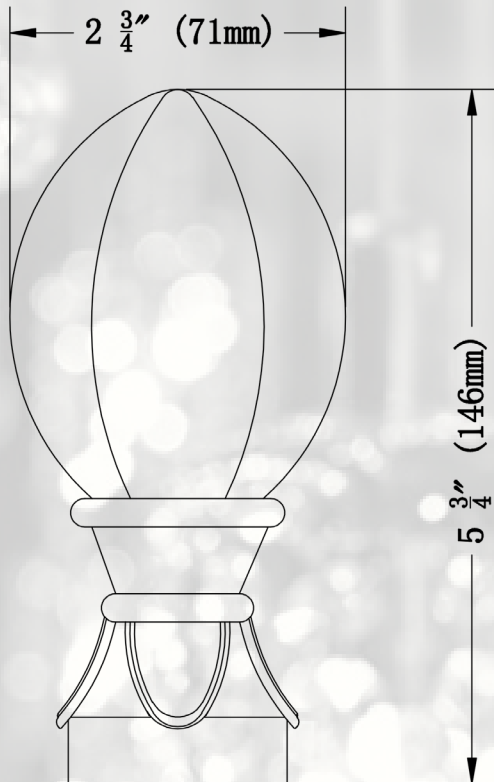

Venus

1 1/2" Collection

French
VN-150F-88

FINIALS

BL BLACK
NOIR • NEGRO