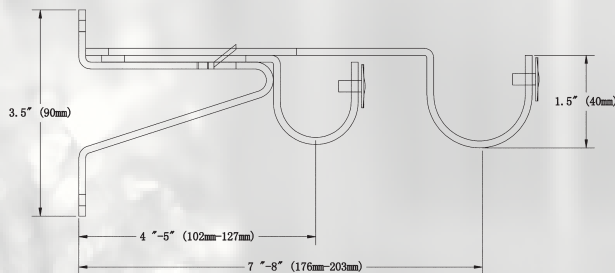

VN-150DB

ADJUSTABLE DOUBLE BRACKET
WITH 1 1/8" BACK BRACKET

BL MG ORB PW

• Double Bracket • Support Double • Soporte Doble

VN-150DB2

ADJUSTABLE DOUBLE BRACKET
WITH 1 1/2" BACK BRACKET

BL MG ORB PW

• Double Bracket • Support Double • Soporte Doble