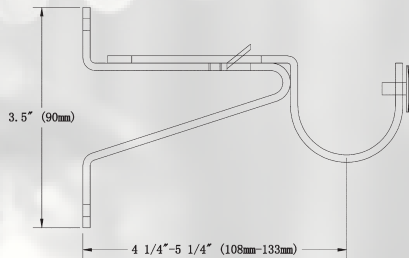

Venus *1 1/2" Collection*

Brackets
SUPPORTS
SOPORTES

POLES

VN-150B

ADJUSTABLE SINGLE BRACKET sold in pairs

BL MG ORB PW

• Single Bracket • Support Simple • Soporte Individual