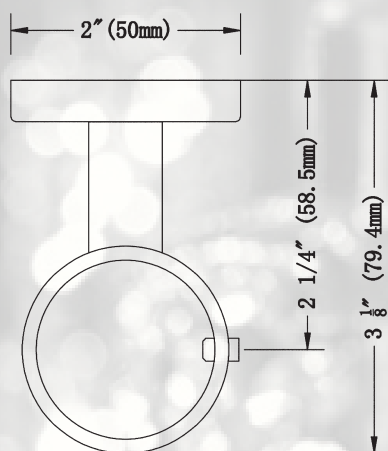

VN-150C1 ENCLOSED CEILING MOUNT BRACKET

BL MG ORB PW

- Ceiling Bracket
- Support de Plafond
- Soporte de Techo