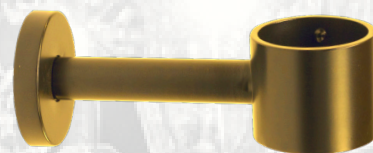

Venus *1 1/2" Collection*

Brackets

SUPPORTS

SOPORTES

POLES

Brackets

SUPPORTS • SOPORTES

VN-150BC ENCLOSED SINGLE BRACKET

VN-150BC2 ENCLOSED BRACKET W/ 2 SET SCREWS FOR NON-CORDED TRAVERSING POLE

BL MG ORB PW

- Enclosed Bracket with 2 set screws
- Support entièrement fermé, 2 vis inclus
- Soporte cerrado c/ 2 pares de tornillos para tubo sin cordón