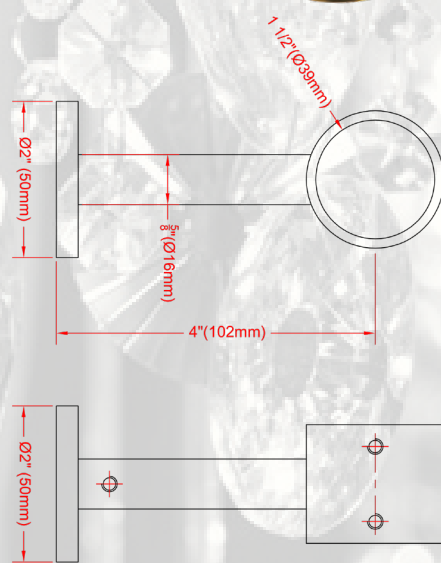

VN-150BC2 ENCLOSED BRACKET W/ 2 SET SCREWS FOR NON-CORDED TRAVERSING POLE

BL MG ORB PW

- Enclosed Bracket with 2 set screws
- Support entièrement fermé, 2 vis inclus
- Soporte cerrado c/ 2 pares de tornillos para tubo sin cordón