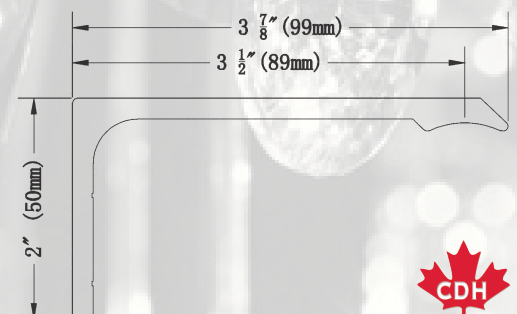

VN-16B1

WALL BRACKET FOR NON-CORDED TRAVERSING POLE

• SINGLE BRACKET • SUPPORT SIMPLE • SOPORTE INDIVIDUAL

BL MG ORB PW