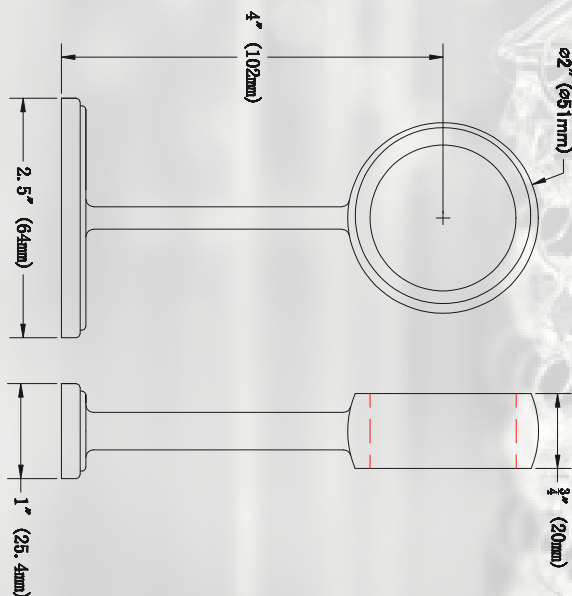

Venus *1 1/2" Collection*

Brackets

SUPPORTS

SOPORTES

POLES

Brackets

SUPPORTS • SOPORTES

VN-150BC ENCLOSED SINGLE BRACKET

BL MG ORB PW

- Enclosed Single Bracket
- Support de Fermé
- Soporte Cerrado