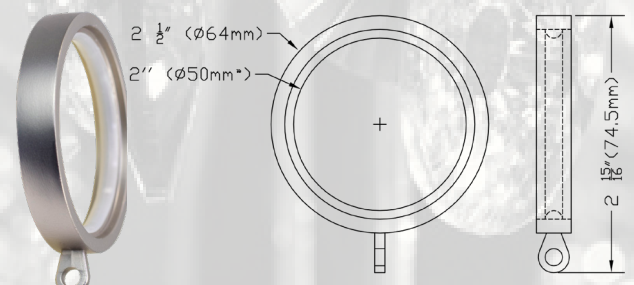

VN-150RPL

RING WITH LOBE & EASY GLIDE INSERT

BL MG ORB PW

• 10 pks of 10

VN-150RL2

FLAT RING WITH LOBE & EASY GLIDE INSERT

BL MG ORB PW

• 10 pks of 10