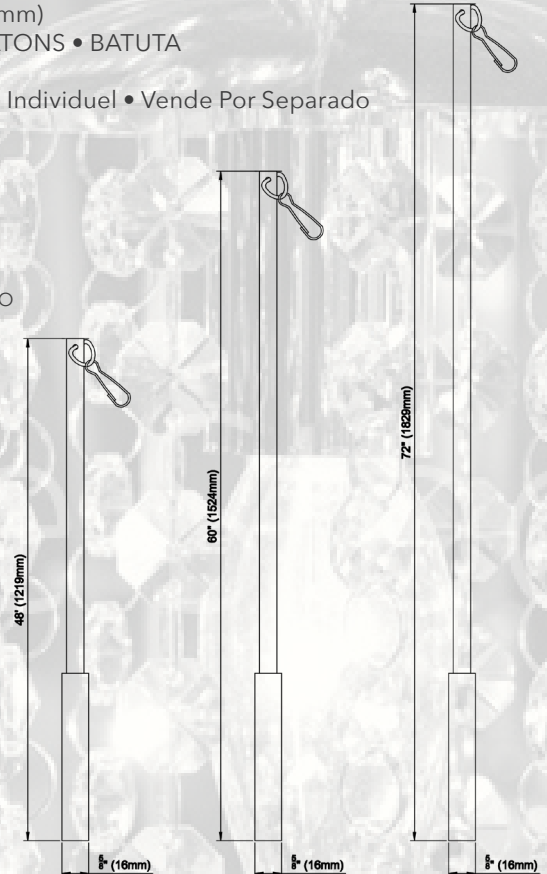

WI-18T96

METAL

BATONS • BATONS • BATUTA

BL MG ORB PW

- Sold Singly • Vendu Individuel
- Vende Por Separado

Length: 39 1/2" (1005 mm)

Width of handle: 5/8" (16 mm)

BL BLACK
NOIR • NEGRO

MG MATTE GOLD
MATTE OR • MATE ORO

ORB OIL RUBBED BRONZE
BRONZE BROSSE A HUILE • BRONCE AECETADO

PW PEWTER
ARGENT • ESTAÑO

FIBERGLASS & ACRYLIC
BATONS • BATONS • BATUTA

00 CLEAR, 25 WHITE, 59 BLACK, 90 SILVER

- Sold Singly • Vendu Individuel • Vende Por Separado

3/8" FIBERGLASS BATON

36"

54110-25, 59, 90 W/ SNAP
54310-25 W/ ADAPTOR

48"

54111-25, 59, 90 W/ SNAP
54311-25 WHITE W/ ADAPTOR

60"

54112-25, 59, 90 W/ SNAP
54312-25 WHITE W/ ADAPTOR

72"

54113-25, 59, 90 W/ SNAP
54313-25 WHITE W/ ADAPTOR

1/2" ACRYLIC BATON

36"

54510-00 CLEAR W/ SNAP
54710-00 CLEAR W/ ADAPTOR

48"

54511-00 CLEAR W/ SNAP
54711-00 CLEAR W/ ADAPTOR

60"

54512-00 CLEAR W/ SNAP
54712-00 CLEAR W/ ADAPTOR

72"

54513-00 CLEAR W/ SNAP
54713-00 CLEAR W/ ADAPTOR

1/2" ACRYLIC FLUTED BATON

36"

54610-00 CLEAR W/ SNAP
54810-00 CLEAR W/ ADAPTOR

48"

54611-00 CLEAR W/ SNAP
54811-00 CLEAR W/ ADAPTOR

60"

54612-00 CLEAR W/ SNAP
54812-00 CLEAR W/ ADAPTOR

72"

54613-00 CLEAR W/ SNAP
54813-00 CLEAR W/ ADAPTOR

WI-18T48 48" (1219 mm)

WI-18T60 60" (1524 mm)

WI-18T72 72" (1829 mm)

METAL BATONS • BATONS • BATUTA

IV WH

- Sold Singly • Vendu Individuel • Vende Por Separado

IV IVORY
IVOIRE • MARFIL

WH WHITE
BLANC • BLANCO