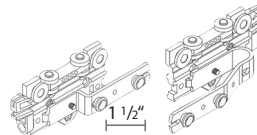

52502-25A/59A OVERLAP R
52504-25A/59A UNDERLAP L
-25 WHITE, -59 BLACK
MASTER CARRIERS, 100/box