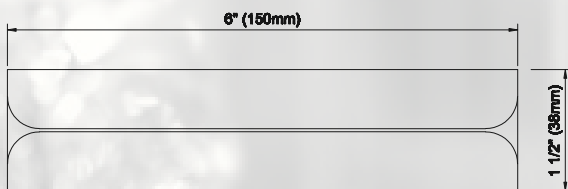

VN-150SP-01