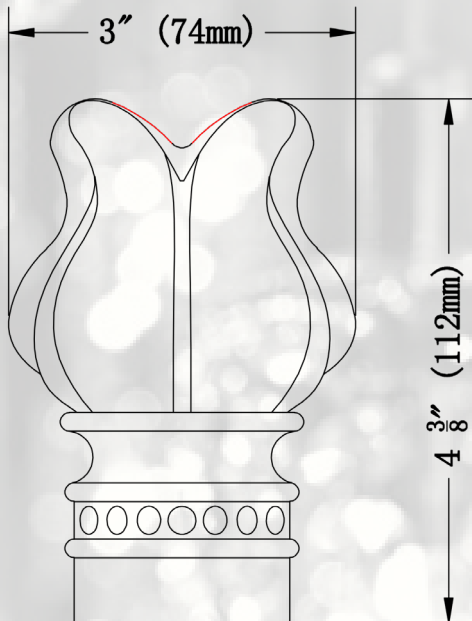

Tulip
VN-150F-89

FINIALS

Venus 1 1/2" Collection

BL BLACK
NOIR • NEGRO