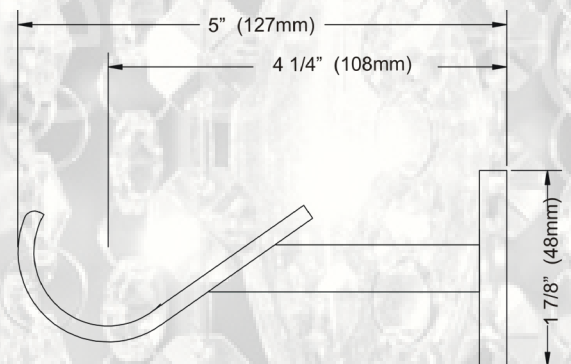

VN-150B4
BYPASS BRACKET
BL MG ORB PW
• Projection: 4 1/4" (108mm)

Bypass Ring

ANNEAUX SURMONTABLES • ANILLOS DE DESBORAMENT

VN-150RP7
BYPASS RING
BL MG ORB PW
• 8 per package
• Easy Glide Insert
• Insertion Easy Glide
• Inserto "Easy Glide"