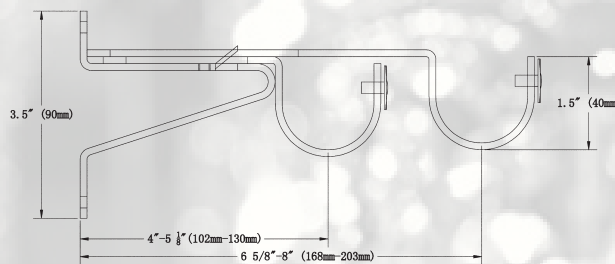

VN-150DB

ADJUSTABLE DOUBLE BRACKET
WITH 1 1/8" BACK BRACKET

BL MG ORB PW

• Double Bracket • Support Double • Soporte Doble

VN-150DB2

ADJUSTABLE DOUBLE BRACKET
WITH 1 1/2" BACK BRACKET

BL MG ORB PW

• Double Bracket • Support Double • Soporte Doble