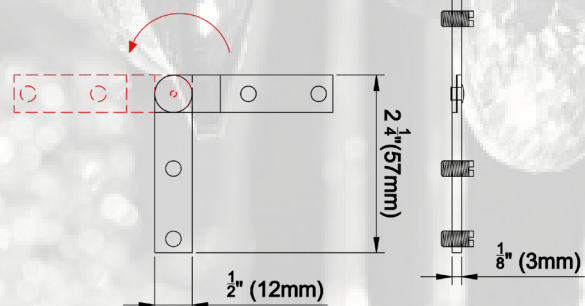

Venus 1 1/2" Collection

Brackets

SUPPORTS
SOPORTES

NON-CORDED
TRAVERSING

Brackets

SUPPORTS • SOPORTES

VN-150IS

INSIDE MOUNT BRACKET sold in sets