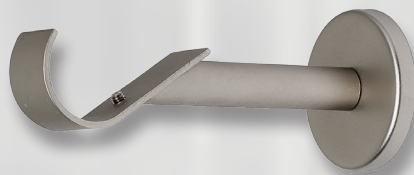

VN-150B4
BYPASS BRACKET
BL MG ORB PW
• Projection: 4 1/4" (108mm)

Bypass Ring

ANNEAUX SURMONTABLES • ANILLOS DE DESBORAMENT

VN-150RP7
BYPASS RING
BL MG ORB PW
• 8 per package
• Easy Glide Insert
• Insertion Easy Glide
• Inserto "Easy Glide"