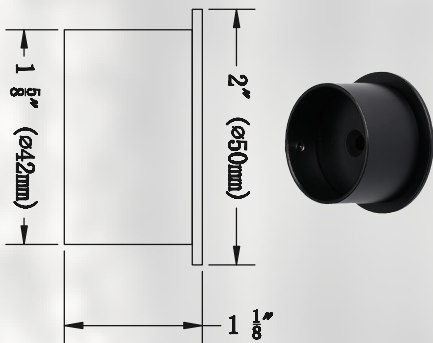

Venus 1 1/2" Collection

Brackets

SUPPORTS
SOPORTES

NON-CORDED
TRAVERSING

Brackets

SUPPORTS • SOPORTES

VN-150IS

INSIDE MOUNT BRACKET sold in sets

• SUPPORT INTERIEURES • DENTRO DE SOPORTE DE MONTAJE

BL MG ORB PW

For regular pole and non-corded traversing pole • Pour une utilisation avec Venus régulière et pôles de piste canal • Para el uso con el Venus regular y los postes de la pista de canal