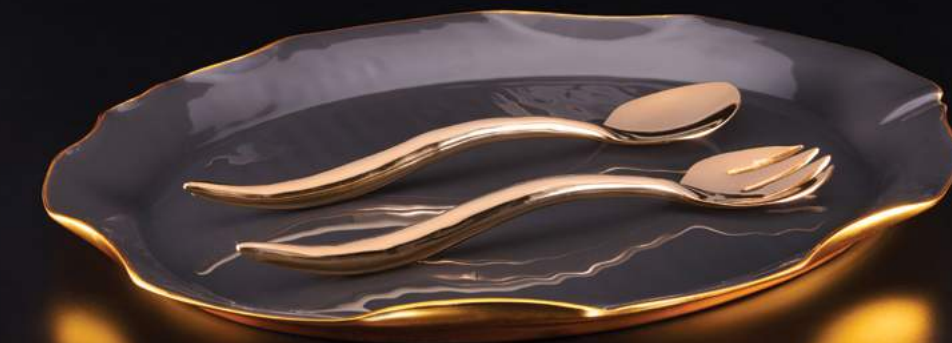

RUFFLED OVAL PLATTER LARGE GRAPHITE
170029 1.5" H; 22" L; 17.5" W
Goldplate, Graphite Enamel