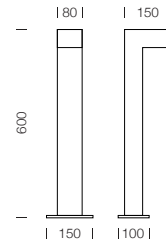

PROJECT : _____
SALE : _____

Lampitude

Product

Dimension

Specification

SERIES	: ZYVA
ITEM CODE	: ZYVA-B60-DG
DESCRIPTION	: EXTERIOR BOLLARD LAMP
SIZE	: W80 X L150 X H600 (MM)
INSTALLATION	: SURFACE MOUNTED BASE
DRILL SIZE	: -
WEIGHT	: 2.2 KG
MATERIAL	: ALUMINIUM
COLOR	: DARK GRAY
REFLECTOR	: -
DIFFUSER	: -
IP RATING	: 65
LIGHT SOURCES	: LED
WATTS	: 10W
INPUT VOLTAGE	: DC 24V
OUTPUT VOLTAGE	: -
CCT	: 3000K
CRI	: 90
BEAM ANGLE	: -
LUMEN POWER	: 850LM
AMBIENT TEMP	: -20°C TO +40°C
LIFETIME	: 35,000 Hrs
CONTROL GEAR	: POWER SUPPLY NOT INCLUDED
ACCESSORIES	: -
REMARKS	: DIMMABLE (DEPENDS ON POWER SUPPLY)