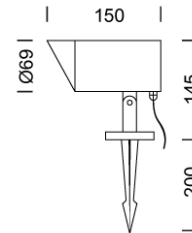

PROJECT : _____
SALE : _____

Lampitude

Product

Dimension

Specification

SERIES	: ZPIKE
ITEM CODE	: ZPIKE2-G-BK
DESCRIPTION	: EXTERIOR SPOTLIGHT
SIZE	: Ø69 X H145+200 X D152 (MM)
INSTALLATION	: GROUND SPIKE
DRILL SIZE	: -
WEIGHT	: 0.7 KG
MATERIAL	: POWDER COATED DIE-CAST ALUMINUM, FROSTED GLASS
COLOR	: BLACK
REFLECTOR	: -
DIFFUSER	: -
IP RATING	: 65
LIGHT SOURCES	: HALOGEN OR LED
SOCKET	: GU10 X 1
WATTS	: MAX 50W
VOLT	: -
CCT	: -
CRI	: -
BEAM ANGLE	: -
LUMEN POWER	: -
LIFETIME	: -
CONTROL GEAR	: -
ACCESSORIES	: -
REMARKS	: BULB NOT INCLUDED