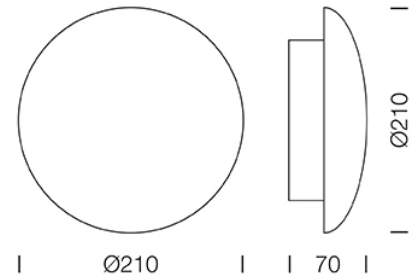

PROJECT : _____

SALE : _____

Lampitude®
TURN ON YOUR ATTITUDE

Product

Dimension

Specification

ITEM CODE	:	ZOUND-GY
SERIES	:	ZQUARE
BRAND	:	LAMPTITUDE
LAMP TYPE	:	LED
LAMP BASE	:	LED 10*1W 3000K
DESCRIPTION	:	OUTDOOR WALL LAMP
INSTALLATION	:	SURFACE MOUNTED
MATERIAL	:	POWDER COATED ALUMINIUM, POLYCARBONATE
IP RATING	:	IP54
COLOR	:	GRAY
CONTROL GEAR	:	N/A
REFLECTOR	:	N/A