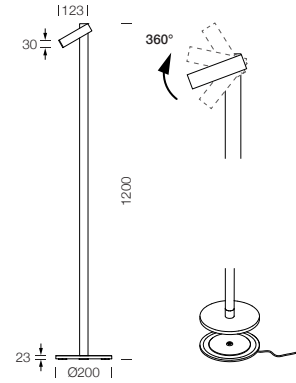

PROJECT : _____
 SALE : _____

Lampitude

Product

Dimension

Specification

SERIES	: ZOOM FLOOR
ITEM CODE	: 329303
DESCRIPTION	: RECHARGEABLE TABLE LAMP
SIZE	: Ø200 X H1200 (MM)
INSTALLATION	: STANDING
DRILL SIZE	: -
WEIGHT	: 2.44 KG
MATERIAL	: ALUMINIUM
COLOR	: SAND
REFLECTOR	: -
DIFFUSER	: -
IP RATING	: 54
LIGHT SOURCES	: LED
WATTS	: 2.2W
INPUT VOLTAGE	: 5V
OUTPUT VOLTAGE	: -
CCT	: 3000K
CRI	: ≥80
BEAM ANGLE	: DIFFUSED BEAM
LUMEN POWER	: 133LM
AMBIENT TEMP	: -20°C to +40°C
LIFETIME	: -
ACCESSORIES	: WITH CONNECTING CHARGING BASE INCLUDED / DC 5V 1A POWER ADAPTER NOT INCLUDED
REMARKS	: LITHIUM BATTERY 2*2200mAh , TOUCH SWITCH FOR CONTROL , CHARGING TIME TIME: 6H , WORKING TIME 12H