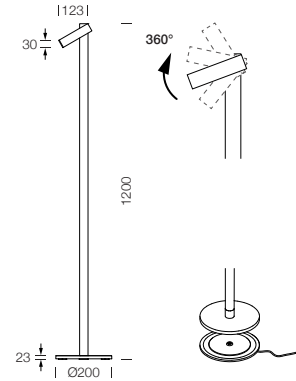

PROJECT : _____
 SALE : _____

Lampitude

Product

Dimension

Specification

SERIES	: ZOOM FLOOR
ITEM CODE	: 329301
DESCRIPTION	: RECHARGEABLE TABLE LAMP
SIZE	: Ø200 X H1200 (MM)
INSTALLATION	: STANDING
DRILL SIZE	: -
WEIGHT	: 2.44 KG
MATERIAL	: ALUMINIUM
COLOR	: SIGNAL WHITE
REFLECTOR	: -
DIFFUSER	: -
IP RATING	: 54
LIGHT SOURCES	: LED
WATTS	: 2.2W
INPUT VOLTAGE	: 5V
OUTPUT VOLTAGE	: -
CCT	: 3000K
CRI	: ≥80
BEAM ANGLE	: DIFFUSED BEAM
LUMEN POWER	: 133LM
AMBIENT TEMP	: -20°C to +40°C
LIFETIME	: -
ACCESSORIES	: WITH CONNECTING CHARGING BASE INCLUDED / DC 5V 1A POWER ADAPTER NOT INCLUDED
REMARKS	: LITHIUM BATTERY 2*2200mAh , TOUCH SWITCH FOR CONTROL , CHARGING TIME TIME: 6H , WORKING TIME 12H