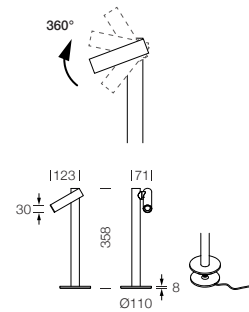

## Dimension

## Specification

<b>SERIES</b>	: ZOOM DESK
<b>ITEM CODE</b>	: 329103
<b>DESCRIPTION</b>	: RECHARGEABLE TABLE LAMP
<b>SIZE</b>	: Ø110 X H358 (MM)
<b>INSTALLATION</b>	: STANDING
<b>DRILL SIZE</b>	: -
<b>WEIGHT</b>	: 0.87 KG
<b>MATERIAL</b>	: ALUMINIUM
<b>COLOR</b>	: SAND
<b>REFLECTOR</b>	: -
<b>DIFFUSER</b>	: -
<b>IP RATING</b>	: 54
<b>LIGHT SOURCES</b>	: LED
<b>WATTS</b>	: 2.2W
<b>INPUT VOLTAGE</b>	: 5V
<b>OUTPUT VOLTAGE</b>	: -
<b>CCT</b>	: 3000K
<b>CRI</b>	: ≥80
<b>BEAM ANGLE</b>	: DIFFUSED BEAM
<b>LUMEN POWER</b>	: 133LM
<b>AMBIENT TEMP</b>	: -20°C to +40°C
<b>LIFETIME</b>	: -
<b>ACCESSORIES</b>	: WITH CONNECTING CHARGING BASE INCLUDED / DC 5V 1A POWER ADAPTER NOT INCLUDED
<b>REMARKS</b>	: LITHIUM BATTERY 2*2200mAh , TOUCH SWITCH FOR CONTROL , CHARGING TIME TIME: 6H , WORKING TIME 12H