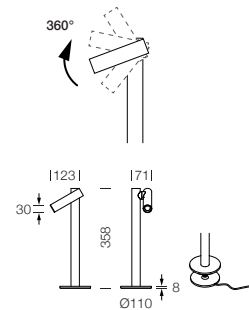

PROJECT : _____
 SALE : _____

Lampitude

Product

Dimension

Specification

SERIES	: ZOOM DESK
ITEM CODE	: 329101
DESCRIPTION	: RECHARGEABLE TABLE LAMP
SIZE	: Ø110 X H358 (MM)
INSTALLATION	: STANDING
DRILL SIZE	: -
WEIGHT	: 0.87 KG
MATERIAL	: ALUMINIUM
COLOR	: SIGNAL WHITE
REFLECTOR	: -
DIFFUSER	: -
IP RATING	: 54
LIGHT SOURCES	: LED
WATTS	: 2.2W
INPUT VOLTAGE	: 5V
OUTPUT VOLTAGE	: -
CCT	: 3000K
CRI	: ≥80
BEAM ANGLE	: DIFFUSED BEAM
LUMEN POWER	: 133LM
AMBIENT TEMP	: -20°C to +40°C
LIFETIME	: -
ACCESSORIES	: WITH CONNECTING CHARGING BASE INCLUDED / DC 5V 1A POWER ADAPTER NOT INCLUDED
REMARKS	: LITHIUM BATTERY 2*2200mAh , TOUCH SWITCH FOR CONTROL , CHARGING TIME TIME: 6H , WORKING TIME 12H