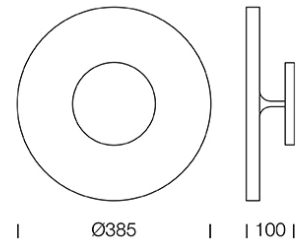

PROJECT : _____

SALE : _____

Lampitude®
TURN ON YOUR ATTITUDE

Product

Dimension

Specification

ITEM CODE	:	ZMOON-W-WH
SERIES	:	ZMOON
BRAND	:	LAMPTITUDE
LAMP TYPE	:	LED
LAMP BASE	:	LED 1*17W
DESCRIPTION	:	OUTDOOR WALL LAMP
INSTALLATION	:	SURFACE MOUNTED
MATERIAL	:	POWDER COATED ALUMINIUM
IP RATING	:	IP54
COLOR	:	WHITE
CONTROL GEAR	:	N/A
REFLECTOR	:	N/A