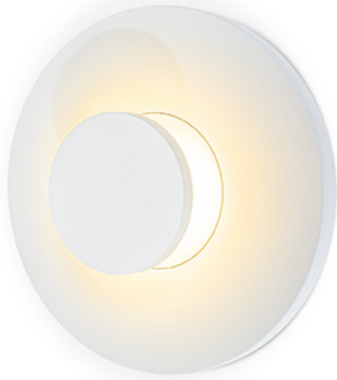

PROJECT : _____

SALE : _____

Lampitude®
TURN ON YOUR ATTITUDE

Product

Dimension

Specification

ITEM CODE	:	ZMOON-W-WH
SERIES	:	ZMOON
BRAND	:	LAMPTITUDE
LAMP TYPE	:	LED
LAMP BASE	:	LED 1*17W
DESCRIPTION	:	OUTDOOR WALL LAMP
INSTALLATION	:	SURFACE MOUNTED
MATERIAL	:	POWDER COATED ALUMINIUM
IP RATING	:	IP54
COLOR	:	WHITE
CONTROL GEAR	:	N/A
REFLECTOR	:	N/A