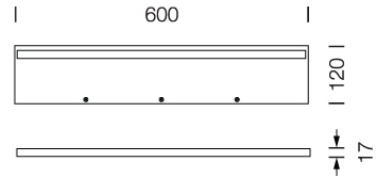

PROJECT : \_\_\_\_\_  
SALE : \_\_\_\_\_

Product

Dimension

Specification

SERIES	: ZLIN
ITEM CODE	: ZLIN-WS-BK
DESCRIPTION	: WALL LAMP
SIZE	: W800 X H17 X D120 (MM)
INSTALLATION	: SURFACE MOUNTED
DRILL SIZE	: -
WEIGHT	: 1.2 KG
MATERIAL	: POWDER COATED ALUMINUM , ACRYLIC
COLOR	: BLACK
REFLECTOR	: -
DIFFUSER	: ACRYLIC
IP RATING	: 20
LIGHT SOURCES	: LED BUILT-IN
SOCKET	: -
WATTS	: 20W
VOLT	: 36V AC
CCT	: 3000K
CRI	: 90
BEAM ANGLE	: -
LUMEN POWER	: 1525 LM
LIFETIME	: 35,000 Hrs.
CONTROL GEAR	: DRIVER INCLUDED
ACCESSORIES	: -
REMARKS	: -

PROJECT : \_\_\_\_\_  
SALE : \_\_\_\_\_

Product

Dimension

Specification

SERIES : ZLIN  
ITEM CODE : ZLIN-WS-WH  
DESCRIPTION : WALL LAMP  
SIZE : W800 X H17 X D120 (MM)  
  
INSTALLATION : SURFACE MOUNTED  
DRILL SIZE : -  
WEIGHT : 1.2 KG  
MATERIAL : POWDER COATED ALUMINUM , ACRYLIC  
COLOR : WHITE  
REFLECTOR : -  
DIFFUSER : ACRYLIC  
IP RATING : 20  
  
LIGHT SOURCES : LED BUILT-IN  
SOCKET : -  
WATTS : 20W  
VOLT : 36V AC  
CCT : 3000K  
CRI : 90  
BEAM ANGLE : -  
LUMEN POWER : 1525 LM  
LIFETIME : 35,000 Hrs  
  
CONTROL GEAR : DRIVER INCLUDED  
ACCESSORIES : -  
REMARKS : -