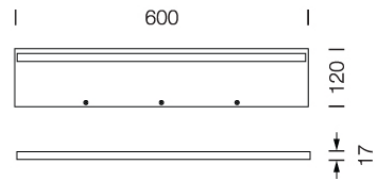

PROJECT : \_\_\_\_\_  
SALE : \_\_\_\_\_

Product

Dimension

Specification

SERIES	: ZLIN
ITEM CODE	: ZLIN-WS-BK
DESCRIPTION	: WALL LAMP
SIZE	: W800 X H17 X D120 (MM)
INSTALLATION	: SURFACE MOUNTED
DRILL SIZE	: -
WEIGHT	: 1.2 KG
MATERIAL	: POWDER COATED ALUMINUM , ACRYLIC
COLOR	: BLACK
REFLECTOR	: -
DIFFUSER	: ACRYLIC
IP RATING	: 20
LIGHT SOURCES	: LED BUILT-IN
SOCKET	: -
WATTS	: 20W
VOLT	: 36V AC
CCT	: 3000K
CRI	: 90
BEAM ANGLE	: -
LUMEN POWER	: 1525 LM
LIFETIME	: 35,000 Hrs.
CONTROL GEAR	: DRIVER INCLUDED
ACCESSORIES	: -
REMARKS	: -

PROJECT : \_\_\_\_\_  
SALE : \_\_\_\_\_

Product

Dimension

Specification

SERIES : ZLIN  
ITEM CODE : ZLIN-WS-WH  
DESCRIPTION : WALL LAMP  
SIZE : W800 X H17 X D120 (MM)  
  
INSTALLATION : SURFACE MOUNTED  
DRILL SIZE : -  
WEIGHT : 1.2 KG  
MATERIAL : POWDER COATED ALUMINUM , ACRYLIC  
COLOR : WHITE  
REFLECTOR : -  
DIFFUSER : ACRYLIC  
IP RATING : 20  
  
LIGHT SOURCES : LED BUILT-IN  
SOCKET : -  
WATTS : 20W  
VOLT : 36V AC  
CCT : 3000K  
CRI : 90  
BEAM ANGLE : -  
LUMEN POWER : 1525 LM  
LIFETIME : 35,000 Hrs  
  
CONTROL GEAR : DRIVER INCLUDED  
ACCESSORIES : -  
REMARKS : -