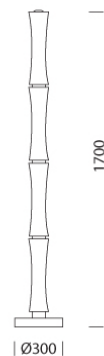

## Dimension

## Specification

SERIES	: ZHU
ITEM CODE	: ZHU-F-BK
DESCRIPTION	: FLOOR LAMP
SIZE	: Ø300 X H1700 (MM)
INSTALLATION	: STANDING LAMP
DRILL SIZE	: -
WEIGHT	: 8.8 KG
MATERIAL	: IRON , PLASTIC
COLOR	: WHITE , MATT BLACK
REFLECTOR	: -
DIFFUSER	: 20
IP RATING	:
LIGHT SOURCES	: LED
SOCKET	: -
WATTS	: 55W
VOLT	: -
CCT	: 3000K
CRI	: -
BEAM ANGLE	: -
LUMEN POWER	: -
LIFETIME	: -
CONTROL GEAR	: LED DRIVER INCLUDED
ACCESSORIES	: -
REMARKS	: