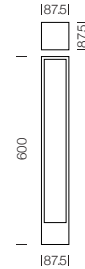

PROJECT : _____
SALE : _____

Lampitude

Product

Dimension

Specification

SERIES	: ZENT
ITEM CODE	: ZENT-B60-DG
DESCRIPTION	: EXTERIOR BOLLARD LAMP
SIZE	: W87.5 X L87.5 X H600 (MM)
INSTALLATION	: SURFACE MOUNTED BASE
DRILL SIZE	: -
WEIGHT	: 3.2 KG
MATERIAL	: ALUMINIUM
COLOR	: DARK GRAY
REFLECTOR	: -
DIFFUSER	: -
IP RATING	: 65
LIGHT SOURCES	: LED
WATTS	: 10W
INPUT VOLTAGE	: DC 24V
OUTPUT VOLTAGE	: -
CCT	: 3000K
CRI	: 90
BEAM ANGLE	: -
LUMEN POWER	: 850LM
AMBIENT TEMP	: -20°C TO +40°C
LIFETIME	: 35,000 Hrs
CONTROL GEAR	: POWER SUPPLY NOT INCLUDED
ACCESSORIES	: -
REMARKS	: DIMMABLE (DEPENDS ON POWER SUPPLY)