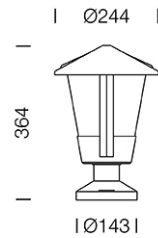

PROJECT : _____

SALE : _____

Lampitude®
TURN ON YOUR ATTITUDE

Product

Dimension

Specification

ITEM CODE	:	1254S-GR
SERIES	:	ZARA
BRAND	:	LAMPTITUDE
LAMP TYPE	:	COMPACT FLUORESCENT OR LED
LAMP BASE	:	1*E27 MAX 20W
DESCRIPTION	:	OUTDOOR WALL LAMP
INSTALLATION	:	SURFACE MOUNTED WALL
MATERIAL	:	POWDER COATED DIE-CAST ALUMINIUM, CLEAR POLYCARBONATE
IP RATING	:	IP54
COLOR	:	DARK GRAY
CONTROL GEAR	:	N/A
REFLECTOR	:	N/A