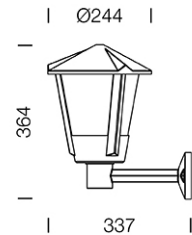

PROJECT : _____

SALE : _____

Lampitude®
TURN ON YOUR ATTITUDE

Product

Dimension

Specification

ITEM CODE	:	1251S-GR
SERIES	:	ZARA
BRAND	:	LAMPTITUDE
LAMP TYPE	:	COMPACT FLUORESCENT OR LED
LAMP BASE	:	1*E27 MAX 20W
DESCRIPTION	:	OUTDOOR WALL LAMP
INSTALLATION	:	SURFACE MOUNTED WALL
MATERIAL	:	POWDER COATED DIE-CAST ALUMINIUM, CLEAR POLYCARBONATE
IP RATING	:	IP54
COLOR	:	DARK GRAY
CONTROL GEAR	:	N/A
REFLECTOR	:	N/A