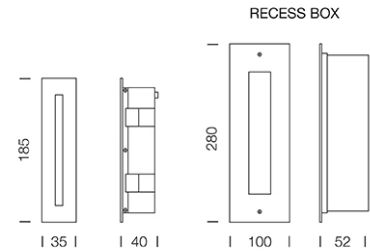

PROJECT : _____

SALE : _____

Lampitude[®]
TURN ON YOUR ATTITUDE

Product

Dimension

Specification

ITEM CODE	:	ZALP-3W-AL
SERIES	:	ZALP
BRAND	:	LAMPTITUDE
LAMP TYPE	:	LED
LAMP BASE	:	1*LED 3W 3000K
DESCRIPTION	:	WALL LAMP
INSTALLATION	:	RECESSED WALL LAMP
MATERIAL	:	SOLID ALUMINIUM
COLOR	:	ALUMINIUM
CONTROL GEAR	:	LED DRIVER INCLUDED
REFLECTOR	:	N/A

PROJECT : _____

SALE : _____

Lampitude®
TURN ON YOUR ATTITUDE

Product

Dimension

Specification

ITEM CODE	:	ZALP-3W-WH
SERIES	:	ZALP
BRAND	:	LAMPTITUDE
LAMP TYPE	:	LED
LAMP BASE	:	1*LED 3W 3000K
DESCRIPTION	:	WALL LAMP
INSTALLATION	:	RECESSED WALL LAMP
MATERIAL	:	SOLID ALUMINIUM
COLOR	:	WHITE
CONTROL GEAR	:	LED DRIVER INCLUDED
REFLECTOR	:	N/A