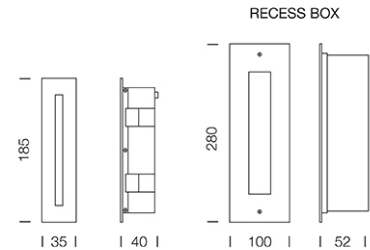

PROJECT : _____

SALE : _____

Lampitude[®]
TURN ON YOUR ATTITUDE

Product

Dimension

Specification

ITEM CODE	:	ZALP-3W-AL
SERIES	:	ZALP
BRAND	:	LAMPTITUDE
LAMP TYPE	:	LED
LAMP BASE	:	1*LED 3W 3000K
DESCRIPTION	:	WALL LAMP
INSTALLATION	:	RECESSED WALL LAMP
MATERIAL	:	SOLID ALUMINIUM
COLOR	:	ALUMINIUM
CONTROL GEAR	:	LED DRIVER INCLUDED
REFLECTOR	:	N/A

PROJECT : _____

SALE : _____

Lampitude®
TURN ON YOUR ATTITUDE

Product

Dimension

Specification

ITEM CODE	:	ZALP-3W-WH
SERIES	:	ZALP
BRAND	:	LAMPTITUDE
LAMP TYPE	:	LED
LAMP BASE	:	1*LED 3W 3000K
DESCRIPTION	:	WALL LAMP
INSTALLATION	:	RECESSED WALL LAMP
MATERIAL	:	SOLID ALUMINIUM
COLOR	:	WHITE
CONTROL GEAR	:	LED DRIVER INCLUDED
REFLECTOR	:	N/A