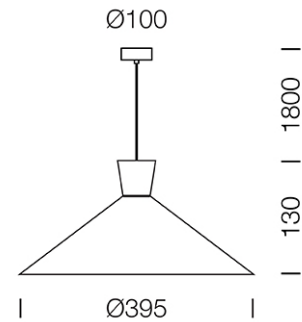

PROJECT : _____

SALE : _____

Lampitude®
TURN ON YOUR ATTITUDE

Product

Dimension

Specification

ITEM CODE	:	YRA-B-GD
SERIES	:	YRA
BRAND	:	LAMPTITUDE
LAMP TYPE	:	INCANDESCENT OR LED
LAMP BASE	:	1*E27 MAX 60W
DESCRIPTION	:	PENDANT LAMP
INSTALLATION	:	SURFACE MOUNTED BASE
MATERIAL	:	ALUMINUM BRASS FINISH
COLOR	:	BRASS
CONTROL GEAR	:	N/A
REFLECTOR	:	N/A