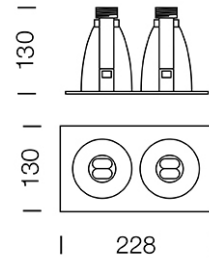

PROJECT : _____

SALE : _____

Lampitude®
TURN ON YOUR ATTITUDE

Product

Dimension

Specification

ITEM CODE	:	Y-BOX-2-WW
SERIES	:	Y-BOX
BRAND	:	LAMPTITUDE
LAMP TYPE	:	COMPACT FLUORESCENT OR LED
LAMP BASE	:	2*E27 MAX 20W
DESCRIPTION	:	DOWNLIGHT
INSTALLATION	:	RECESSED DOWNLIGHT
MATERIAL	:	POWDER COATED STEEL
COLOR	:	WHITE
CONTROL GEAR	:	N/A
REFLECTOR	:	ALUMINIUM