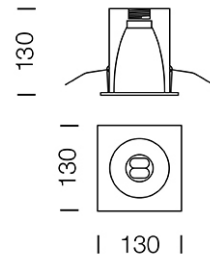

## Dimension

## Specification

ITEM CODE	:	Y-BOX-1-WW
SERIES	:	Y-BOX
BRAND	:	LAMPTITUDE
LAMP TYPE	:	COMPACT FLUORESCENT OR LED
LAMP BASE	:	1*E27 MAX 20W
DESCRIPTION	:	DOWNLIGHT
INSTALLATION	:	RECESSED DOWNLIGHT
MATERIAL	:	POWDER COATED STEEL
COLOR	:	WHITE
CONTROL GEAR	:	N/A
REFLECTOR	:	ALUMINIUM