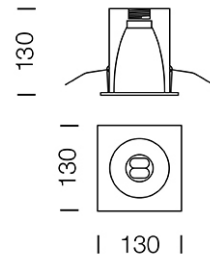

PROJECT : _____

SALE : _____

Lampitude®
TURN ON YOUR ATTITUDE

Product

Dimension

Specification

ITEM CODE	:	Y-BOX-1-BK
SERIES	:	Y-BOX
BRAND	:	LAMPTITUDE
LAMP TYPE	:	COMPACT FLUORESCENT OR LED
LAMP BASE	:	1*E27 MAX 20W
DESCRIPTION	:	DOWNLIGHT
INSTALLATION	:	RECESSED DOWNLIGHT
MATERIAL	:	POWDER COATED STEEL
COLOR	:	BLACK
CONTROL GEAR	:	N/A
REFLECTOR	:	ALUMINIUM