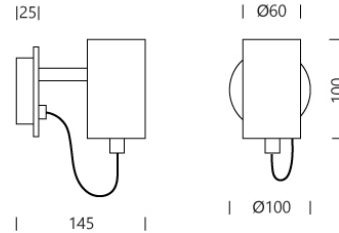

PROJECT : _____
SALE : _____

Lampitude

Product

Dimension

Specification

SERIES	: XS-W
ITEM CODE	: XS-W-BK
DESCRIPTION	: WALL LAMP
SIZE	: Ø100 X H100 X D145 (MM)
INSTALLATION	: SURFACE MOUNTED
DRILL SIZE	: -
WEIGHT	: 0.4 KG
MATERIAL	: ALUMINUM , STEEL
COLOR	: SANDY BLACK
REFLECTOR	: -
DIFFUSER	: -
IP RATING	: 20
LIGHT SOURCES	: LED
SOCKET	: E27 X 1
WATTS	: MAX 40W
VOLT	: -
CCT	: -
CRI	: -
BEAM ANGLE	: -
LUMEN POWER	: -
LIFETIME	: -
CONTROL GEAR	: -
ACCESSORIES	: -
REMARKS	: BULB NOT INCLUDED

Specification

SERIES	: XS-W
ITEM CODE	: XS-W-MCP
DESCRIPTION	: WALL LAMP
SIZE	: Ø100 X H100 X D145 (MM)
INSTALLATION	: SURFACE MOUNTED
DRILL SIZE	: -
WEIGHT	: 0.4 KG
MATERIAL	: ALUMINUM , STEEL
COLOR	: COPPER
REFLECTOR	: -
DIFFUSER	: -
IP RATING	: 20
LIGHT SOURCES	: LED
SOCKET	: E27 X 1
WATTS	: MAX 40W
VOLT	: -
CCT	: -
CRI	: -
BEAM ANGLE	: -
LUMEN POWER	: -
LIFETIME	: -
CONTROL GEAR	: -
ACCESSORIES	: -
REMARKS	: BULB NOT INCLUDED