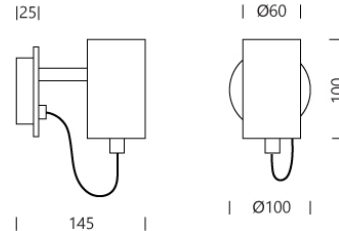

PROJECT : _____
SALE : _____

Lampitude

Product

Dimension

Specification

SERIES	: XS-W
ITEM CODE	: XS-W-BK
DESCRIPTION	: WALL LAMP
SIZE	: Ø100 X H100 X D145 (MM)
INSTALLATION	: SURFACE MOUNTED
DRILL SIZE	: -
WEIGHT	: 0.4 KG
MATERIAL	: ALUMINUM , STEEL
COLOR	: SANDY BLACK
REFLECTOR	: -
DIFFUSER	: -
IP RATING	: 20
LIGHT SOURCES	: LED
SOCKET	: E27 X 1
WATTS	: MAX 40W
VOLT	: -
CCT	: -
CRI	: -
BEAM ANGLE	: -
LUMEN POWER	: -
LIFETIME	: -
CONTROL GEAR	: -
ACCESSORIES	: -
REMARKS	: BULB NOT INCLUDED

Specification

SERIES	: XS-W
ITEM CODE	: XS-W-MCP
DESCRIPTION	: WALL LAMP
SIZE	: Ø100 X H100 X D145 (MM)
INSTALLATION	: SURFACE MOUNTED
DRILL SIZE	: -
WEIGHT	: 0.4 KG
MATERIAL	: ALUMINUM , STEEL
COLOR	: COPPER
REFLECTOR	: -
DIFFUSER	: -
IP RATING	: 20
LIGHT SOURCES	: LED
SOCKET	: E27 X 1
WATTS	: MAX 40W
VOLT	: -
CCT	: -
CRI	: -
BEAM ANGLE	: -
LUMEN POWER	: -
LIFETIME	: -
CONTROL GEAR	: -
ACCESSORIES	: -
REMARKS	: BULB NOT INCLUDED