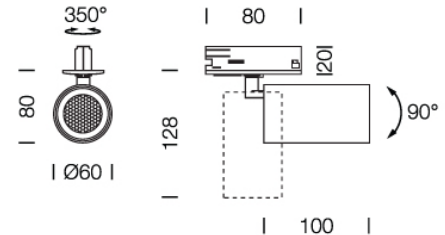

PROJECT : _____
SALE : _____

Product

Dimension

Specification

SERIES	: XS-TRACK
ITEM CODE	: XS-TRACK-WW
DESCRIPTION	: ADJUSTABLE TRACK LIGHT
SIZE	: Ø60 X H80 (MM)
INSTALLATION	: 1 CIRCUIT TRACK LIGHT
DRILL SIZE	: -
WEIGHT	: 0.3 KG
MATERIAL	: DIE-CAST ALUMINUM
COLOR	: WHITE
REFLECTOR	: -
DIFFUSER	: -
IP RATING	: 20
LIGHT SOURCES	: HALOGEN OR LED
SOCKET	: GU10 X 1
WATTS	: MAX 8W
VOLT	: -
CCT	: -
CRI	: -
BEAM ANGLE	: -
LUMEN POWER	: -
LIFETIME	: -
CONTROL GEAR	: -
ACCESSORIES	: -
REMARKS	: BULB AND TRACK NOT INCLUDED