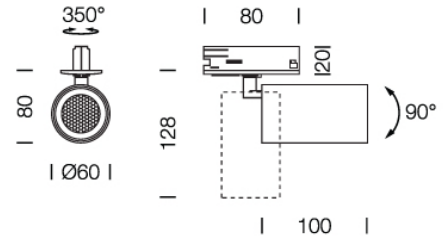

PROJECT : _____
SALE : _____

Product

Dimension

Specification

SERIES	: XS-TRACK
ITEM CODE	: XS-TRACK-WBK
DESCRIPTION	: ADJUSTABLE TRACK LIGHT
SIZE	: Ø60 X H80 (MM)
INSTALLATION	: 1 CIRCUIT TRACK LIGHT
DRILL SIZE	: -
WEIGHT	: 0.3 KG
MATERIAL	: DIE-CAST ALUMINUM
COLOR	: WHITE , BLACK
REFLECTOR	: BLACK CHROME REFLECTOR
DIFFUSER	: -
IP RATING	: 20
LIGHT SOURCES	: HALOGEN OR LED
SOCKET	: GU10 X 1
WATTS	: MAX 8W
VOLT	: -
CCT	: -
CRI	: -
BEAM ANGLE	: -
LUMEN POWER	: -
LIFETIME	: -
CONTROL GEAR	: -
ACCESSORIES	: -
REMARKS	: BULB AND TRACK NOT INCLUDED