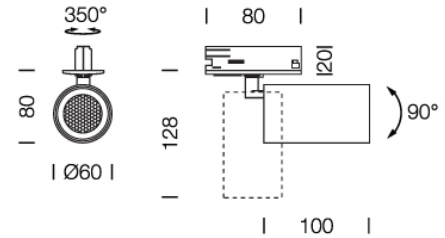

PROJECT : _____
SALE : _____

Product

Dimension

Specification

SERIES	: XS-TRACK
ITEM CODE	: XS-TRACK-MGD
DESCRIPTION	: ADJUSTABLE TRACK LIGHT
SIZE	: Ø60 X H80 (MM)
INSTALLATION	: 1 CIRCUIT TRACK LIGHT
DRILL SIZE	: -
WEIGHT	: 0.3 KG
MATERIAL	: DIE-CAST ALUMINUM
COLOR	: MATT GOLD
REFLECTOR	: BLACK CHROME REFLECTOR
DIFFUSER	: -
IP RATING	: 20
LIGHT SOURCES	: HALOGEN OR LED
SOCKET	: GU10 X 1
WATTS	: MAX 8W
VOLT	: -
CCT	: -
CRI	: -
BEAM ANGLE	: -
LUMEN POWER	: -
LIFETIME	: -
CONTROL GEAR	: -
ACCESSORIES	: -
REMARKS	: BULB AND TRACK NOT INCLUDED