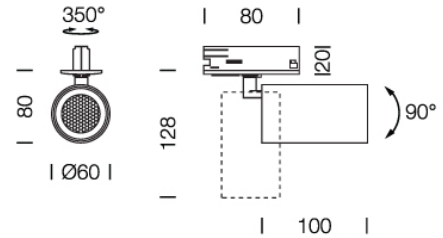

PROJECT : _____
 SALE : _____

Product Dimension

Specification

- SERIES : XS-TRACK
- ITEM CODE : XS-TRACK-BK
- DESCRIPTION : ADJUSTABLE TRACK LIGHT
- SIZE : Ø60 X H80 (MM)

- INSTALLATION : 1 CIRCUIT TRACK LIGHT
- DRILL SIZE : -
- WEIGHT : 0.3 KG
- MATERIAL : DIE-CAST ALUMINUM
- COLOR : BLACK
- REFLECTOR : BLACK CHROME REFLECTOR
- DIFFUSER : -
- IP RATING : 20

- LIGHT SOURCES : HALOGEN OR LED
- SOCKET : GU10 X 1
- WATTS : MAX 8W
- VOLT : -
- CCT : -
- CRI : -
- BEAM ANGLE : -
- LUMEN POWER : -
- LIFETIME : -

- CONTROL GEAR : -
- ACCESSORIES : -
- REMARKS : BULB AND TRACK NOT INCLUDED