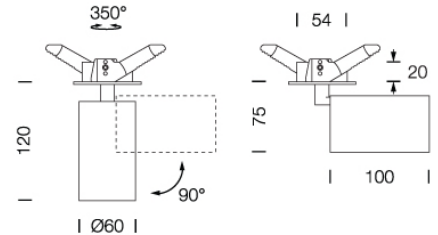

PROJECT : _____
SALE : _____

Product

Dimension

Specification

SERIES	: XS-REC
ITEM CODE	: XS-REC-WBK
DESCRIPTION	: DOWNLIGHT
SIZE	: Ø60 X H120 X D100 (MM)
INSTALLATION	: RECESSED DOWNLIGHT
DRILL SIZE	: Ø54 (MM)
WEIGHT	: 0.4 KG
MATERIAL	: POWDER COATED ALUMINUM
COLOR	: MATT WHITE , BLACK
REFLECTOR	: BLACK CHROME ALUMINUM
DIFFUSER	: -
IP RATING	: 20
LIGHT SOURCES	: LED OR HALOGEN
SOCKET	: GU10 X 1
WATTS	: MAX 8W
VOLT	: -
CCT	: -
CRI	: -
BEAM ANGLE	: -
LUMEN POWER	: -
LIFETIME	: -
CONTROL GEAR	: -
ACCESSORIES	: -
REMARKS	: BULB NOT INCLUDED