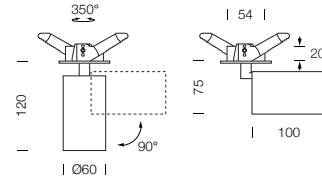

PROJECT : _____
 SALE : _____

Product

Dimension

Specification

SERIES	: XS-REC
ITEM CODE	: XS-REC-SGY
DESCRIPTION	: DOWNLIGHT
SIZE	: Ø60 X H120 X D100 (MM)
INSTALLATION	: RECESSED MOUNTED
DRILL SIZE	: Ø54 (MM)
WEIGHT	: 0.4 KG
MATERIAL	: POWDER COATED ALUMINIUM
COLOR	: SPACE GREY
REFLECTOR	: BLACK CHROME ALUMINIUM
DIFFUSER	: -
IP RATING	: 20
LIGHT SOURCES	: GU10 X 1
WATTS	: MAX 50W
INPUT VOLTAGE	: AC 220-240V 50/60 Hz
OUTPUT VOLTAGE	: -
CCT	: -
CRI	: -
BEAM ANGLE	: -
LUMEN POWER	: -
AMBIENT TEMP	: -
LIFETIME	: -
CONTROL GEAR	: -
ACCESSORIES	: -
REMARKS	: BULB NOT INCLUDED