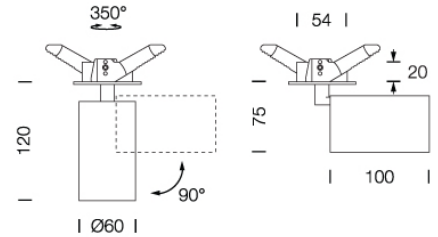

PROJECT : \_\_\_\_\_

SALE : \_\_\_\_\_

Product

Dimension

Specification

SERIES	: XS-REC
ITEM CODE	: XS-REC-MCP
DESCRIPTION	: DOWNLIGHT
SIZE	: Ø60 X H120 X D100 (MM)
INSTALLATION	: RECESSED DOWNLIGHT
DRILL SIZE	: Ø54 (MM)
WEIGHT	: 0.4 KG
MATERIAL	: POWDER COATED ALUMINUM
COLOR	: MATT COPPER
REFLECTOR	: BLACK CHROME ALUMINUM
DIFFUSER	: -
IP RATING	: 20
LIGHT SOURCES	: LED OR HALOGEN
SOCKET	: GU10 X 1
WATTS	: MAX 8W
VOLT	: -
CCT	: -
CRI	: -
BEAM ANGLE	: -
LUMEN POWER	: -
LIFETIME	: -
CONTROL GEAR	: -
ACCESSORIES	: -
REMARKS	: BULB NOT INCLUDED