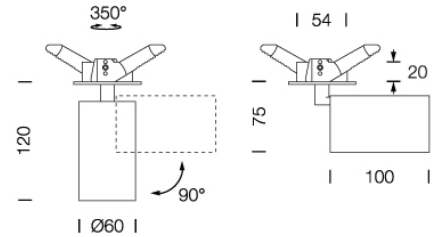

PROJECT : \_\_\_\_\_

SALE : \_\_\_\_\_

Product

Dimension

Specification

SERIES	: XS-REC
ITEM CODE	: XS-REC-BK
DESCRIPTION	: DOWNLIGHT
SIZE	: Ø60 X H120 X D100 (MM)
INSTALLATION	: RECESSED DOWNLIGHT
DRILL SIZE	: Ø54 (MM)
WEIGHT	: 0.4 KG
MATERIAL	: POWDER COATED ALUMINUM
COLOR	: MATT BLACK
REFLECTOR	: BLACK CHROME ALUMINUM
DIFFUSER	: -
IP RATING	: 20
LIGHT SOURCES	: LED OR HALOGEN
SOCKET	: GU10 X 1
WATTS	: MAX 8W
VOLT	: -
CCT	: -
CRI	: -
BEAM ANGLE	: -
LUMEN POWER	: -
LIFETIME	: -
CONTROL GEAR	: -
ACCESSORIES	: -
REMARKS	: BULB NOT INCLUDED