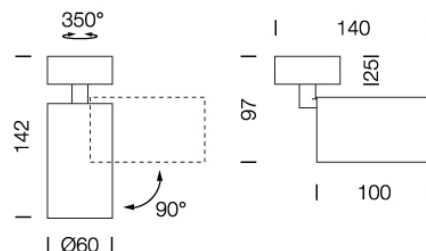

PROJECT : _____
SALE : _____

Product

Dimension

Specification

SERIES	: XS-CEIL-ADJ
ITEM CODE	: XS-CEIL-ADJ-WW
DESCRIPTION	: CEILING DOWNLIGHT
SIZE	: Ø60 X H142 X D100 (MM)
INSTALLATION	: SURFACE MOUNTED
DRILL SIZE	: -
WEIGHT	: 0.4 KG
MATERIAL	: POWDER COATED ALUMINUM
COLOR	: MATT WHITE
REFLECTOR	: -
DIFFUSER	: -
IP RATING	: 20
LIGHT SOURCES	: LED OR HALOGEN
SOCKET	: GU10 X 1
WATTS	: LED MAX 8W / HALOGEN MAX 50W
VOLT	: -
CCT	: -
CRI	: -
BEAM ANGLE	: -
LUMEN POWER	: -
LIFETIME	: -
CONTROL GEAR	: -
ACCESSORIES	: -
REMARKS	: BULB NOT INCLUDED