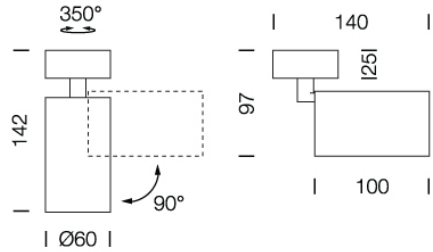

PROJECT : \_\_\_\_\_  
 SALE : \_\_\_\_\_

Product Dimension

Specification

- SERIES : XS-CEIL-ADJ
- ITEM CODE : XS-CEIL-ADJ-WBK
- DESCRIPTION : CEILING DOWNLIGHT
- SIZE : Ø60 X H142 X D100 (MM)
  
- INSTALLATION : SURFACE MOUNTED
- DRILL SIZE : -
- WEIGHT : 0.4 KG
- MATERIAL : POWDER COATED ALUMINUM
- COLOR : MATT WHITE , BLACK
- REFLECTOR : BLACK CHROME ALUMINUM
- DIFFUSER : -
- IP RATING : 20
  
- LIGHT SOURCES : LED OR HALOGEN
- SOCKET : GU10 X 1
- WATTS : LED MAX 8W / HALOGEN MAX 50W
- VOLT : -
- CCT : -
- CRI : -
- BEAM ANGLE : -
- LUMEN POWER : -
- LIFETIME : -
  
- CONTROL GEAR : -
- ACCESSORIES : -
- REMARKS : BULB NOT INCLUDED