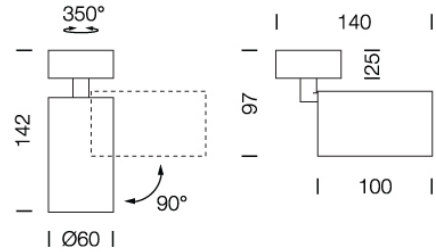

PROJECT : \_\_\_\_\_  
 SALE : \_\_\_\_\_

Product Dimension

Specification

- SERIES : XS-CEIL-ADJ
- ITEM CODE : XS-CEIL-ADJ-BK
- DESCRIPTION : CEILING DOWNLIGHT
- SIZE : Ø60 X H142 X D100 (MM)
  
- INSTALLATION : SURFACE MOUNTED
- DRILL SIZE : -
- WEIGHT : 0.4 KG
- MATERIAL : POWDER COATED ALUMINUM
- COLOR : MATT BLACK
- REFLECTOR : BLACK CHROME ALUMINUM
- DIFFUSER : -
- IP RATING : 20
  
- LIGHT SOURCES : LED OR HALOGEN
- SOCKET : GU10 X 1
- WATTS : LED MAX 8W / HALOGEN MAX 50W
- VOLT : -
- CCT : -
- CRI : -
- BEAM ANGLE : -
- LUMEN POWER : -
- LIFETIME : -
  
- CONTROL GEAR : -
- ACCESSORIES : -
- REMARKS : BULB NOT INCLUDED