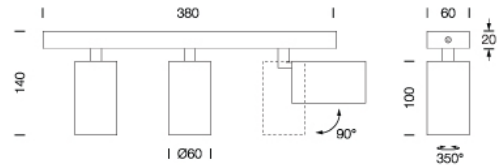

PROJECT : \_\_\_\_\_

SALE : \_\_\_\_\_

Product

Dimension

Specification

SERIES	: XS-BASE3
ITEM CODE	: XS-BASE3-WW
DESCRIPTION	: CEILING DOWNLIGHT
SIZE	: W380 X L60 X H140 (MM)
INSTALLATION	: SURFACE MOUNTED
DRILL SIZE	: -
WEIGHT	: 1.2 KG
MATERIAL	: POWDER COATED ALUMINUM
COLOR	: MATT WHITE
REFLECTOR	: -
DIFFUSER	: -
IP RATING	: 20
LIGHT SOURCES	: LED OR HALOGEN
SOCKET	: GU10 X 3
WATTS	: LED MAX 8W / HALOGEN MAX 50W
VOLT	: -
CCT	: -
CRI	: -
BEAM ANGLE	: -
LUMEN POWER	: -
LIFETIME	: -
CONTROL GEAR	: -
ACCESSORIES	: -
REMARKS	: BULB NOT INCLUDED