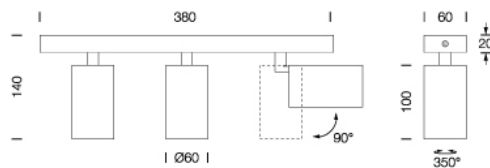

PROJECT : \_\_\_\_\_  
 SALE : \_\_\_\_\_

Product

Dimension

Specification

SERIES	: XS-BASE3
ITEM CODE	: XS-BASE3-WBK
DESCRIPTION	: CEILING DOWNLIGHT
SIZE	: W380 X L60 X H140 (MM)
INSTALLATION	: SURFACE MOUNTED
DRILL SIZE	: -
WEIGHT	: 1.2 KG
MATERIAL	: POWDER COATED ALUMINUM
COLOR	: MATT WHITE
REFLECTOR	: BLACK CHROME ALUMINUM
DIFFUSER	: -
IP RATING	: 20
LIGHT SOURCES	: LED OR HALOGEN
SOCKET	: GU10 X 3
WATTS	: LED MAX 8W / HALOGEN MAX 50W
VOLT	: -
CCT	: -
CRI	: -
BEAM ANGLE	: -
LUMEN POWER	: -
LIFETIME	: -
CONTROL GEAR	: -
ACCESSORIES	: -
REMARKS	: BULB NOT INCLUDED