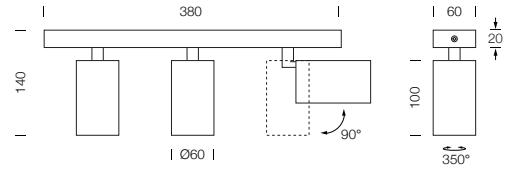

PROJECT : _____
SALE : _____

Lampitude

Product

Dimension

Specification

SERIES	: XS-BASE3
ITEM CODE	: XS-BASE3-SGY
DESCRIPTION	: CEILING DOWNLIGHT
SIZE	: W380 X L60 X H140 (MM)
INSTALLATION	: SURFACE MOUNTED
DRILL SIZE	: -
WEIGHT	: 1.2 KG
MATERIAL	: POWDER COATED ALUMINIUM
COLOR	: SPACE GREY
REFLECTOR	: BLACK CHROME ALUMINIUM
DIFFUSER	: -
IP RATING	: 20
LIGHT SOURCES	: GU10 X 3
WATTS	: MAX 50W
INPUT VOLTAGE	: AC 220-240V 50/60 Hz
OUTPUT VOLTAGE	: -
CCT	: -
CRI	: -
BEAM ANGLE	: -
LUMEN POWER	: -
AMBIENT TEMP	: -
LIFETIME	: -
CONTROL GEAR	: -
ACCESSORIES	: -
REMARKS	: BULB NOT INCLUDED